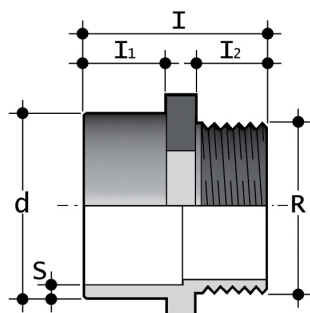

Casella, 15 March 2022

Subj: PP/PE-RC male threaded BW adaptor

Dear Colleagues,

We are pleased to inform you that the **new FIP branded PP and PE-RC adaptors**, butt welded short spigot on one side and male threaded on the other one, **will be available starting very indicatively from April**, depending on stock exhaustion.

PP KBFM ref. code	PE-RC KBFE ref. code	SDR	d	R	I	I1	I2	S
KBFM11020012	KBFE11020012	11	20	1/2"	46,1	20	18,1	1,9
KBFM11025034	KBFE11025034	11	25	3/4"	51,5	23	20,5	2,3
KBFM11032100	KBFE11032100	11	32	1"	60	28	24	2,9
KBFM11040114	KBFE11040114	11	40	1 1/4"	66,5	30	26,5	3,7
KBFM11050112	KBFE11050112	11	50	1 1/2"	72	33	27	4,6
KBFM11063200	KBFE11063200	11	63	2"	79,5	35	32,5	5,8