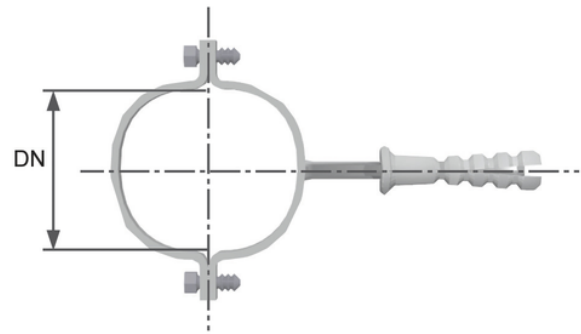

Collare fermatubo in acciaio zincato

Codice	Ø filetto	Ø tassello	DN (mm)
ZCA11PP	10X120	14X80	110
ZCA12PP	10X120	14X80	125
ZCA16PP	10X140	14X80	160
ZCA40PP	10X100	14X80	40
ZCA50PP	10X100	14X80	50
ZCA75PP	10X120	14X80	75
ZCA90PP	-	-	90