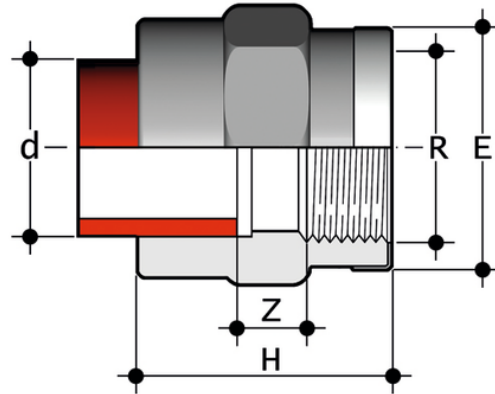

MIMM - Adaptor

Double socket for socket welding (d) and with female BSP thread (R), with STAINLESS steel reinforcing ring.

| Reference | d x R | PN | E | H | Z | g |
|------------|-------------|----|----|----|---|-----|
| MIMM020012 | 20 x 1/2" | 10 | 30 | 39 | 8 | 14 |
| MIMM025034 | 25 x 3/4" | 10 | 39 | 41 | 8 | 23 |
| MIMM032100 | 32 x 1" | 10 | 47 | 45 | 7 | 40 |
| MIMM040114 | 40 x 1 1/4" | 10 | 55 | 50 | 8 | 46 |
| MIMM050112 | 50 x 1 1/2" | 10 | 66 | 55 | 9 | 92 |
| MIMM063200 | 63 x 2" | 10 | 83 | 63 | 9 | 150 |