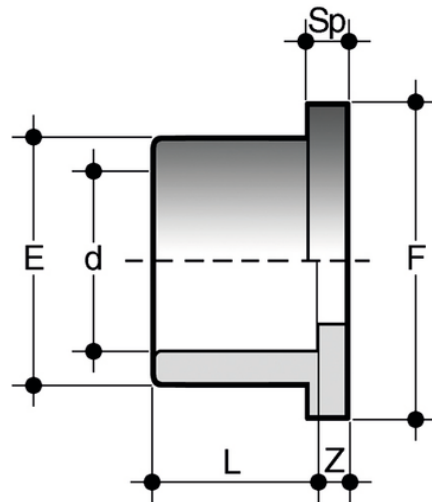

QPV special flat for butterfly valves

Special flat stub in PVC-U for butterfly valve d140 and d225 on d125 and d200 pipe.

Reference		d	DN	PN	E	F	L	Sp	Z	g	To be used with valves series:
QPV125FKE	I	*125	125	16	165	188	69	13	11	760	FE - FK
QPV200FKE	-	**200	200	16	248	273	106	30	24	2700	FE - FK