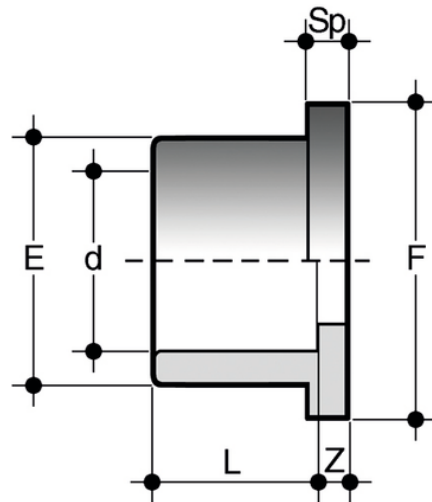

# QPV special flat for butterfly valves

Special flat stub in PVC-U for butterfly valve d140 and d225 on d125 and d200 pipe.

Reference		d	DN	PN	E	F	L	Sp	Z	g	To be used with valves series:
QPV125FKE	I	*125	125	16	165	188	69	13	11	760	FE - FK
QPV200FKE	-	**200	200	16	248	273	106	30	24	2700	FE - FK