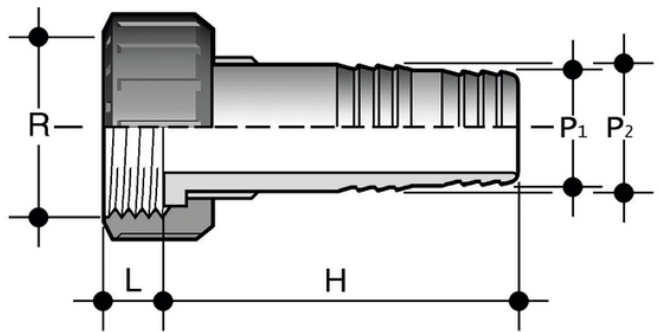

ADV - Hose adaptor

Hose adaptor with BSP threaded female end (R) and EPDM flat gasket.

Reference	R x P[5:1] x P[5:2]	PN	H	L	g
ADV012012014	1/2" x 12 x 14	16	56	14	15
ADV034016018	3/4" x 16 x 18	16	60	11,5	24
ADV100020022	1" x 20 x 22	16	67	11	35
ADV114025027	1"1/4 x 25 x 27	16	81	14	55
ADV112030032	1"1/2 x 30 x 32	16	97	16	80
ADV200040042	2" x 40 x 42	16	104	18	140
ADV200050052	2" x 50 x 52	16	111	16	180
ADV214050052	2"1/4 x 50 x 52	16	111	17,5	200
ADV234060064	2"3/4 x 60 x 64	16	123	20	300