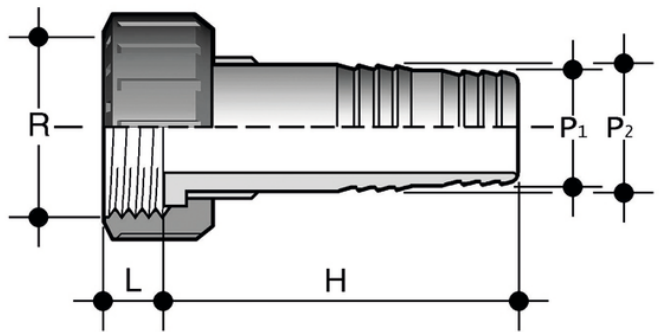

# ADV - Hose adaptor

Hose adaptor with BSP threaded female end (R) and EPDM flat gasket.

Reference	R x P[5:1] x P[5:2]	PN	H	L	g
ADV012012014	1/2" x 12 x 14	16	56	14	15
ADV034016018	3/4" x 16 x 18	16	60	11,5	24
ADV100020022	1" x 20 x 22	16	67	11	35
ADV114025027	1"1/4 x 25 x 27	16	81	14	55
ADV112030032	1"1/2 x 30 x 32	16	97	16	80
ADV200040042	2" x 40 x 42	16	104	18	140
ADV200050052	2" x 50 x 52	16	111	16	180
ADV214050052	2"1/4 x 50 x 52	16	111	17,5	200
ADV234060064	2"3/4 x 60 x 64	16	123	20	300