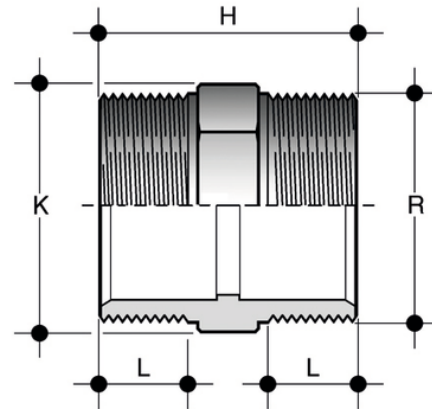

# NFV

Barrel nipple with BSP threaded male ends.

Reference	R	PN	E	H	K	L	g
NFV038	3/8"	16	22	33	19	11,4	5
NFV012	1/2"	16	28	42	24	15	10
NFV034	3/4"	16	34	44	30	16,3	20
NFV100	1"	16	40	50	36	19,1	30
NFV114	1"1/4	16	52	58	46	21,4	45
NFV112	1"1/2	16	58	58	50	21,4	63
NFV200	2"	16	70	66	65	25,7	105
NFV212	2"1/2	16	-	78	80	30,2	175
NFV300	3"	16	-	85	95	33,3	245
NFV400	4"	16	-	90	120	39,3	348