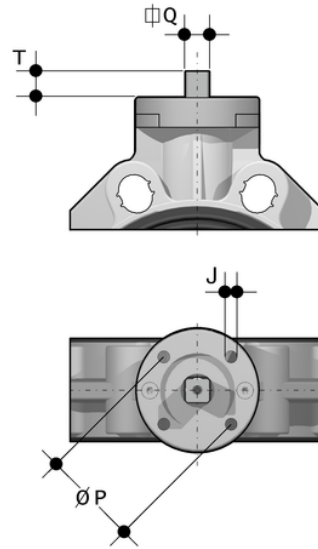

Actuation Adaptor

ISO adaptor for actuator installation on butterfly valves series FK-LM

Reference	DN	J	P	T	Q	To be used with:
FKADA160	40 - 50 - 65 - 80 -100 - 125 - 150	7 - 7 - 7/9 - 9 - 9 - 9 - 9	F05 - F05 - F05/F07 - F07 - F07 - F07 - F07	12 - 12 - 12 -16 - 16 - 19 -19	11 - 11 -11 - 14- 14 -17 - 17	FK-LM
FKADA225	200	11	F10	24	22	FK-LM