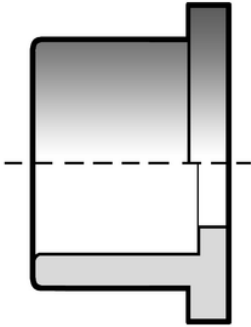

QPV PVC-U Special Stub

Special flat stub in PVC-U for butterfly valve d140 and d225 to be used on pipes d125 and d200

Reference	product.detail.attribute.d valve	product.detail.attribute.d pipe
QPV125FKE	140	125
QPV200FKE	225	200