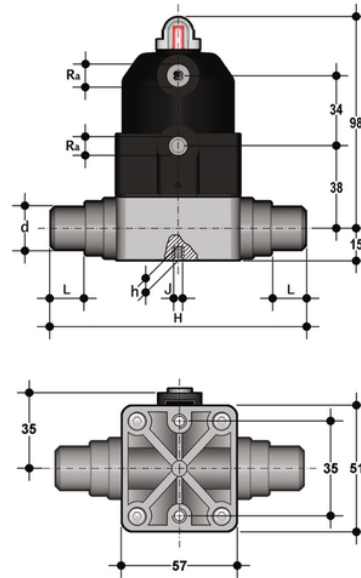

CMDM/CP DA – Pneumatically actuated compact diaphragm valve DN 12:15

Pneumatically actuated compact diaphragm valve with metric plain spigot ends for socket welding, Double Acting.

EPDM

Reference	d	DN	PN	B ₁	R _α	L	H	h	J	g
CMDMDA020E	20	15	6	12.5	G 1/4"	17	124	8	M5	300

FKM

Reference	d	DN	PN	B ₁	R _α	L	H	h	J	g
CMDMDA020F	20	15	6	12.5	G 1/4"	17	124	8	M5	300

PTFE

Reference	d	DN	PN	B ₁	R _α	L	H	h	J	g
CMDMDA020P	20	15	6	12.5	G 1/4"	17	124	8	M5	300