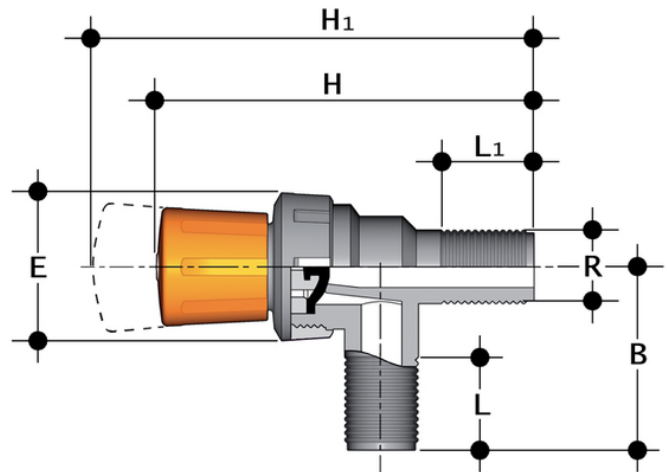

RMRV – Diaphragm cock valve DN 15

Diaphragm cock valve with BSP threaded male ends.

Reference	R	DN	PN	B	E	H	H ₁	L	L ₁	g
RMRV012E	1/2"	15	4	50	43	110	119	16	28	90

RMRV – Diaphragm cock valve DN 15

- Connection system for threaded joints
- **Can be installed in any position**
- Can be coupled to pipes in PVC-U, PVC-U plasticised, PE and rubber
- **Valve material compatibility** (PVC-U) with water, drinking water and other food substance conveyance according to **current regulations**
- Specifically designed for laboratory applications or for sampling purposes