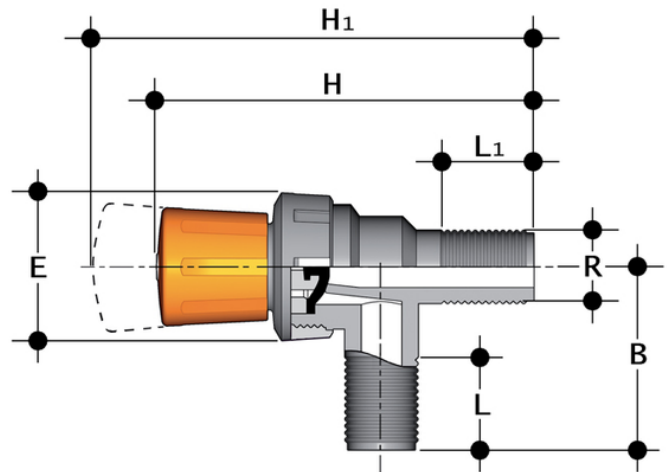

# RMRV - Diaphragm cock valve DN 15

Diaphragm cock valve with BSP threaded male ends.

Reference	R	DN	PN	B	E	H	H <sub>1</sub>	L	L <sub>1</sub>	g
RMRV012E	1/2"	15	4	50	43	110	119	16	28	90

# RMRV – Diaphragm cock valve DN 15

- Connection system for threaded joints
- **Can be installed in any position**
- Can be coupled to pipes in PVC-U, PVC-U plasticised, PE and rubber
- **Valve material compatibility** (PVC-U) with water, drinking water and other food substance conveyance according to **current regulations**
- Specifically designed for laboratory applications or for sampling purposes