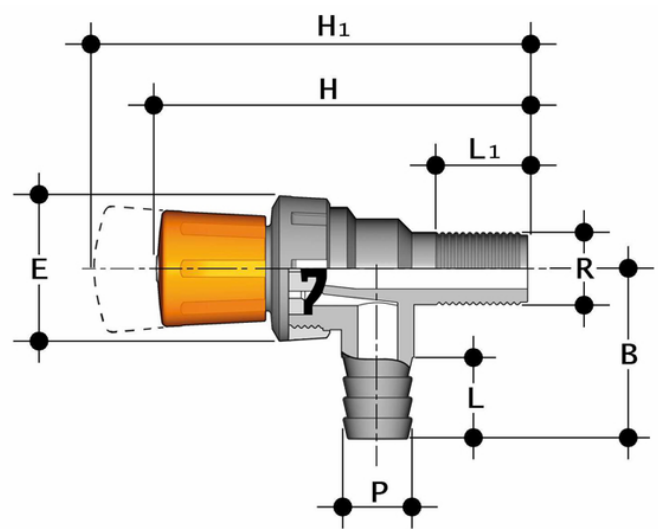

RMRPV - Diaphragm cock valve DN 15

Diaphragm cock valve with BSP threaded male ends and hose connection.

Reference	R	DN	PN	P	B	E	H	H ₁	L	L ₁	g
RMRPV012020E	1/2"	15	4	20	50	43	110	119	24	29	90

RMRPV – Diaphragm cock valve DN 15

- Connection system for threaded joints
- **Can be installed in any position**
- Can be coupled to pipes in PVC-U, PVC-U plasticised, PE and rubber
- **Valve material compatibility** (PVC-U) with water, drinking water and other food substance conveyance according to **current regulations**
- Specifically designed for laboratory applications or for sampling purposes