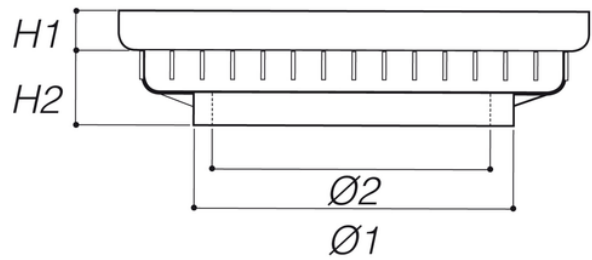

Frame for pipe inspection PP (green)

Suitable for the garden.

Correct for pipe $\varnothing 315 \div 400$. Pre cut system to fit $\varnothing 400$ mm pipes

To use with pedestrian and light traffic 450x450 covers and grills

Reference	RAL	H1 (mm)	Dim (mm)	Ø1 (mm)	H2 (mm)	Ø2 (mm)	Material
ETTQ30V	6005	50	450x450	400	65	315	PP