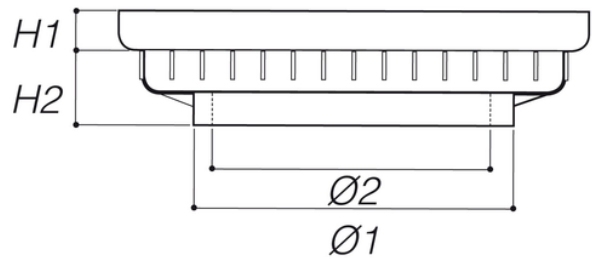

Frame for pipe inspection PP (green)

Suitable for the garden.

Correct for pipe $\text{Ø}315\div400$. Pre cut system to fit $\text{Ø} 400$ mm pipes

To use with pedestrian and light traffic 450x450 covers and grills

Reference	RAL	H1 (mm)	Dim (mm)	$\text{Ø}1$ (mm)	H2 (mm)	$\text{Ø}2$ (mm)	Material
ETTQ30V	6005	50	450x450	400	65	315	PP