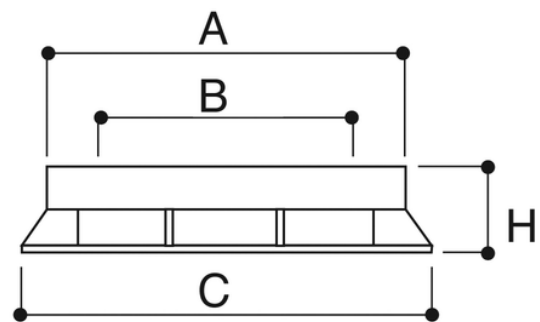

# Frame PVC (green)

Suitable for the garden.

Material: PVC.

Installation: thanks to its special side slits, the REDI frame perfectly fits concrete.

Use to house covers, grates and formworks for closing concrete or masonry catch basins or for other special applications.

Reference	RAL	A (mm)	B [mm]	C (mm)	H (mm)	Dim (mm)	cover	Material
E20200V	6005	200	160	209	40	200x200	187	PVC
E20300V	6005	300	250	328	42	300x300	284	PVC
E20350V	6005	350	300	352	42	350x350	331	PVC
E20400V	6005	400	350	428	45	400x400	383	PVC
E20450V	6005	450	400	448	45	450x450	432	PVC
E20560V	6005	550	500	583	55	550x550	539	PVC