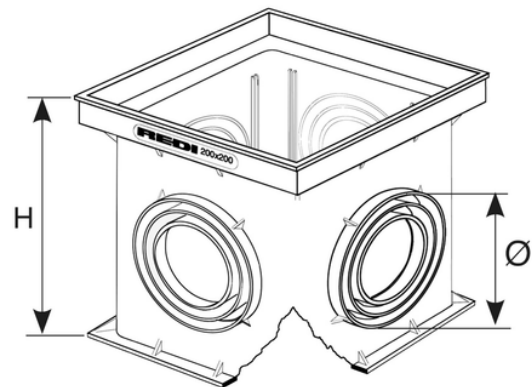

# Bottomless extension (green) PP

Suitable for the garden.

Material: Polypropylene

Use:

- Extension
- leaking chamber for underground disposal of rain water
- inspection chamber for irrigation plants
- connector block for electric systems.

Reference	RAL	H (mm)	Dim (mm)	Ø Outlet	Material
Y33200V	6005	200	200x200	63;82;100	PP
Y33300V	6005	297	300x300	82;100;125;140	PP
Y33400V	6005	397	400x400	100;125;140;160;200;250	PP
Y33550V	6005	520	550x550	160;200;250;315	PP