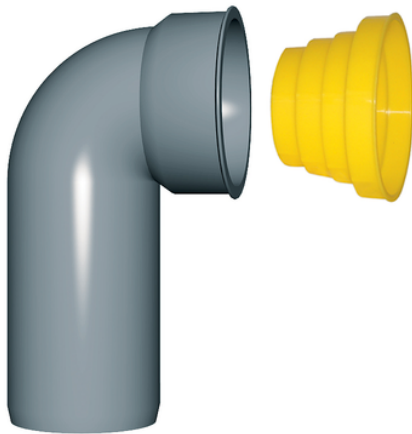

# Technical bend M/F (with protection plug)

EN 1451 Push-Fit PP Pipe and Fittings  
 Impact-Resistant  
 B1 Fire Reaction Class, Self-extinguishing

Reference	Colour	D1 (mm)	Z1 (mm)	Z2 (mm)	L1 (mm)	$\alpha$	d2	Version
Z2910PP	Grey RAL 7037	50	-	-	-	-	32	Female rail with gasket
Z2918PP	Grey RAL 7037	40	26	20	89	90°	40	-
Z2916PP	Grey RAL 7037	40	31	25	89	90°	50	-
Z2915PP	Grey RAL 7037	50	31	25	94	90°	50	-
Z2917PP	Grey RAL 7037	50	31	25	94	90°	60	-
Z2914PP	Grey RAL 7037	40	31	25	140	90°	50	Long version
Z2911PP	Grey RAL 7037	32	16	24	70	90°	46	-
Z2912PP	Grey RAL 7037	40	17	27	76	90°	46	-
Z2913PP	Grey RAL 7037	50	21	31	80	90°	46	-
Z2920PP	Grey RAL 7037	40	88	27	140	90°	46	Long version