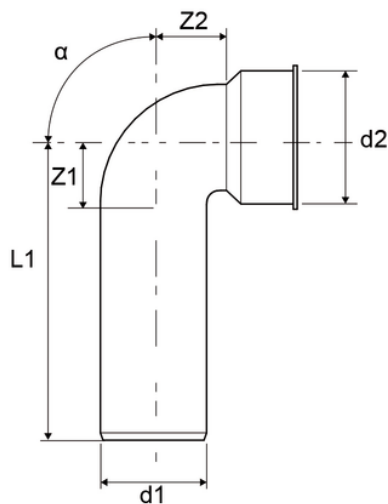

Technical bend M/F (with protection plug)

EN 1451 Push-Fit PP Pipe and Fittings
 Impact-Resistant
 B1 Fire Reaction Class, Self-extinguishing

Reference	Colour	D1 (mm)	Z1 (mm)	Z2 (mm)	L1 (mm)	α	d2	Version
Z2910PP	Grey RAL 7037	50	-	-	-	-	32	Female rail with gasket
Z2918PP	Grey RAL 7037	40	26	20	89	90°	40	-
Z2916PP	Grey RAL 7037	40	31	25	89	90°	50	-
Z2915PP	Grey RAL 7037	50	31	25	94	90°	50	-
Z2917PP	Grey RAL 7037	50	31	25	94	90°	60	-
Z2914PP	Grey RAL 7037	40	31	25	140	90°	50	Long version
Z2911PP	Grey RAL 7037	32	16	24	70	90°	46	-
Z2912PP	Grey RAL 7037	40	17	27	76	90°	46	-
Z2913PP	Grey RAL 7037	50	21	31	80	90°	46	-
Z2920PP	Grey RAL 7037	40	88	27	140	90°	46	Long version