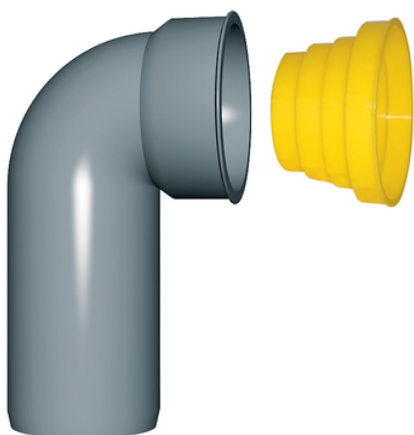

Technical bend M/F (with protection plug)

EN 1451 Push-Fit PP Pipe and Fittings
 Impact-Resistant
 B1 Fire Reaction Class, Self-extinguishing

Reference	Colour	D1 (mm)	Z1 (mm)	Z2 (mm)	L1 (mm)	α	d2	Version
Z2910PP	Grey RAL 7037	50	-	-	-	-	32	Female rail with gasket
Z2918PP	Grey RAL 7037	40	26	20	89	90°	40	-
Z2916PP	Grey RAL 7037	40	31	25	89	90°	50	-
Z2915PP	Grey RAL 7037	50	31	25	94	90°	50	-
Z2917PP	Grey RAL 7037	50	31	25	94	90°	60	-
Z2914PP	Grey RAL 7037	40	31	25	140	90°	50	Long version
Z2911PP	Grey RAL 7037	32	16	24	70	90°	46	-
Z2912PP	Grey RAL 7037	40	17	27	76	90°	46	-
Z2913PP	Grey RAL 7037	50	21	31	80	90°	46	-
Z2920PP	Grey RAL 7037	40	88	27	140	90°	46	Long version