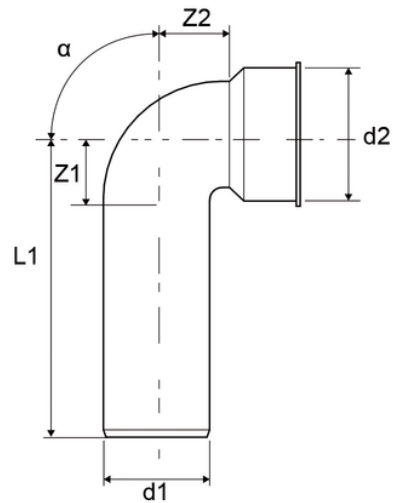

# Technical bend M/F (with protection plug)

EN 1451 Push-Fit PP Pipe and Fittings  
 Impact-Resistant  
 B1 Fire Reaction Class, Self-extinguishing

Reference	Colour	D1 (mm)	Z1 (mm)	Z2 (mm)	L1 (mm)	$\alpha$	d2	Version
Z2910PP	Grey RAL 7037	50	-	-	-	-	32	Female rail with gasket
Z2918PP	Grey RAL 7037	40	26	20	89	90°	40	-
Z2916PP	Grey RAL 7037	40	31	25	89	90°	50	-
Z2915PP	Grey RAL 7037	50	31	25	94	90°	50	-
Z2917PP	Grey RAL 7037	50	31	25	94	90°	60	-
Z2914PP	Grey RAL 7037	40	31	25	140	90°	50	Long version
Z2911PP	Grey RAL 7037	32	16	24	70	90°	46	-
Z2912PP	Grey RAL 7037	40	17	27	76	90°	46	-
Z2913PP	Grey RAL 7037	50	21	31	80	90°	46	-
Z2920PP	Grey RAL 7037	40	88	27	140	90°	46	Long version