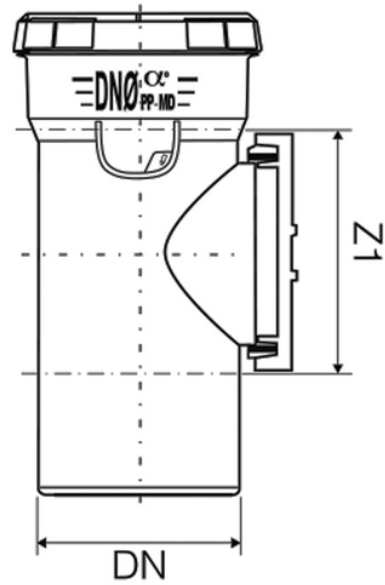

# Access pipe M/F

EN 1451 Push-Fit PP Pipe and Fittings  
 Impact-Resistant  
 B1 Fire Reaction Class, Self-extinguishing

Reference	Colour	L1 (mm)	DN (mm)
Z7050PP	Grey RAL 7037	146	50
Z7075PP	Grey RAL 7037	192	75
Z7090PP	Grey RAL 7037	-	90
Z7011PP	Grey RAL 7037	228	110
Z7012PP	Grey RAL 7037	236	125
Z7016PP	Grey RAL 7037	303	160