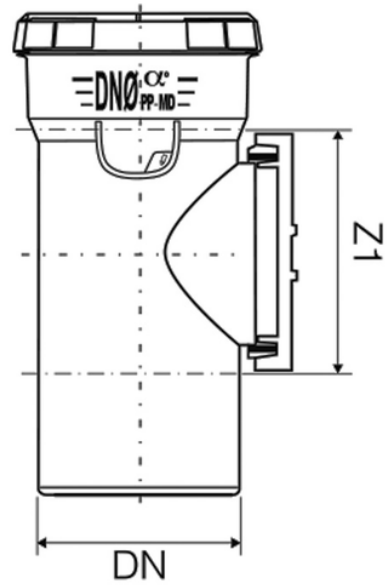

Access pipe M/F

EN 1451 Push-Fit PP Pipe and Fittings
 Impact-Resistant
 B1 Fire Reaction Class, Self-extinguishing

Reference	Colour	L1 (mm)	DN (mm)
Z7050PP	Grey RAL 7037	146	50
Z7075PP	Grey RAL 7037	192	75
Z7090PP	Grey RAL 7037	-	90
Z7011PP	Grey RAL 7037	228	110
Z7012PP	Grey RAL 7037	236	125
Z7016PP	Grey RAL 7037	303	160