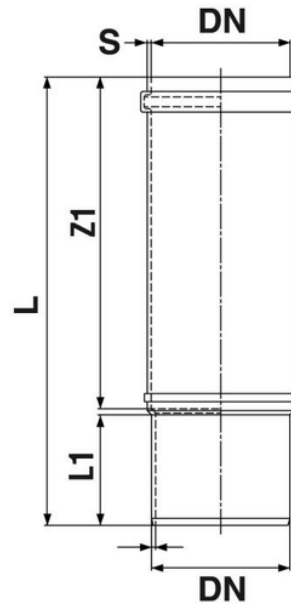

# Socketer M/F

EN 1451 Push-Fit PP Pipe and Fittings  
 Impact-Resistant  
 B1 Fire Reaction Class, Self-extinguishing

Reference	Colour	L1 (mm)	L2 (mm)
Z6540PP	Grey RAL 7037	220	160
Z6550PP	Grey RAL 7037	220	160
Z6575PP	Grey RAL 7037	225	160
Z6490PP	Grey RAL 7037	150	85
Z6511PP	Grey RAL 7037	240	165
Z6512PP	Grey RAL 7037	220	165