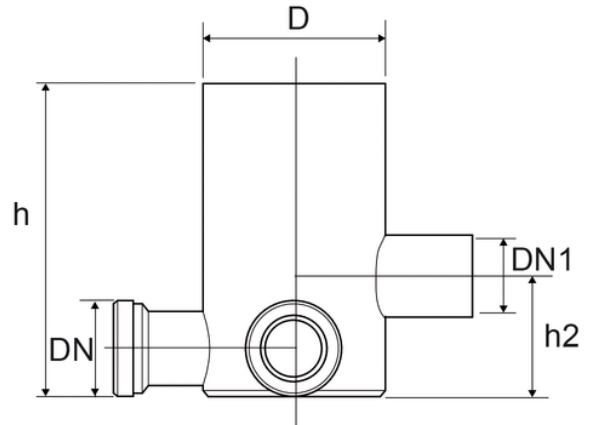

High trapped floor gully

Ring jointed sockets fitted with certified elastomeric lipings

Color: RAL 9005 - Black

Material: PP

| Reference | Colour | H (mm) | H1 (mm) | DN1 (mm) | D (mm) | H2 (mm) | DN (mm) | Material |
|-----------|--------|--------|---------|----------|--------|---------|---------|----------|
| Z9511P8 | Black | 200 | 30 | 40 | 100 | 80 | 40 | PP |