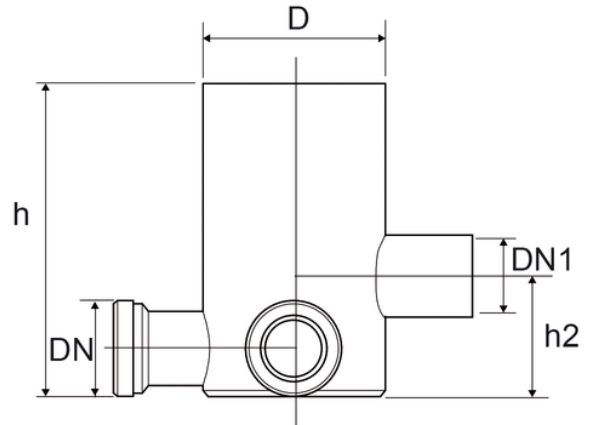

# High trapped floor gully

Ring jointed sockets fitted with certified elastomeric lipings

Color: RAL 9005 - Black

Material: PP

Reference	Colour	H (mm)	H1 (mm)	DN1 (mm)	D (mm)	H2 (mm)	DN (mm)	Material
Z9511P8	Black	200	30	40	100	80	40	PP