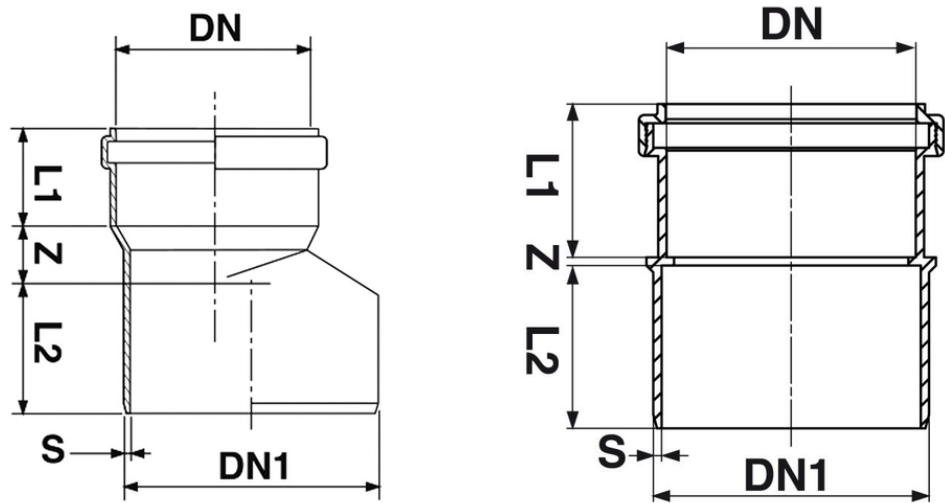

# Invert Reducer M/F

Push-Fit PVC-U Pipe and Fittings  
 13 dB - 2 l/s Acoustic Performance  
 B s1 d0 Fire Reaction Euroclass

Thermoplastic mineral-reinforced material PVC-U  
 Ring jointed sockets fitted with certified elastomeric lipings  
 Color: RAL 9005 - Black

Reference	Colour	DN1 (mm)	S (mm)	Z (mm)	Z1 (mm)	L1 (mm)	L2 (mm)	DN (mm)	Version
09005P8	Black	50	3,2	22	25	42	48	40	-
09048P8	Black	100	3,0	48	25	42	58	40	-
05107P8	Black	75	3,0	30	25	45	48	50	-
09010P8	Black	100	3,2	45	25	45	61	50	-
05111P8	Black	110	3,0	51	25	45	70	50	-
05033P8	Black	100	3,0	31	25	50	61	75	-
05131P8	Black	110	3,2	35	25	45	63	75	-
05310P8	Black	100	3,0	3	25	56	57	90	Centrée
05311P8	Black	110	3,0	3	25	56	61	90	Centrée
05331P8	Black	110	3,0	3	25	60	61	100	Centrée
09012P8	Black	125	3,0	16	25	57	61	100	-
05132P8	Black	125	3,2	22	25	56	63	110	-
05116P8	Black	160	4,0	43	25	56	82	110	-
05136P8	Black	160	4,0	36	25	62	82	125	-