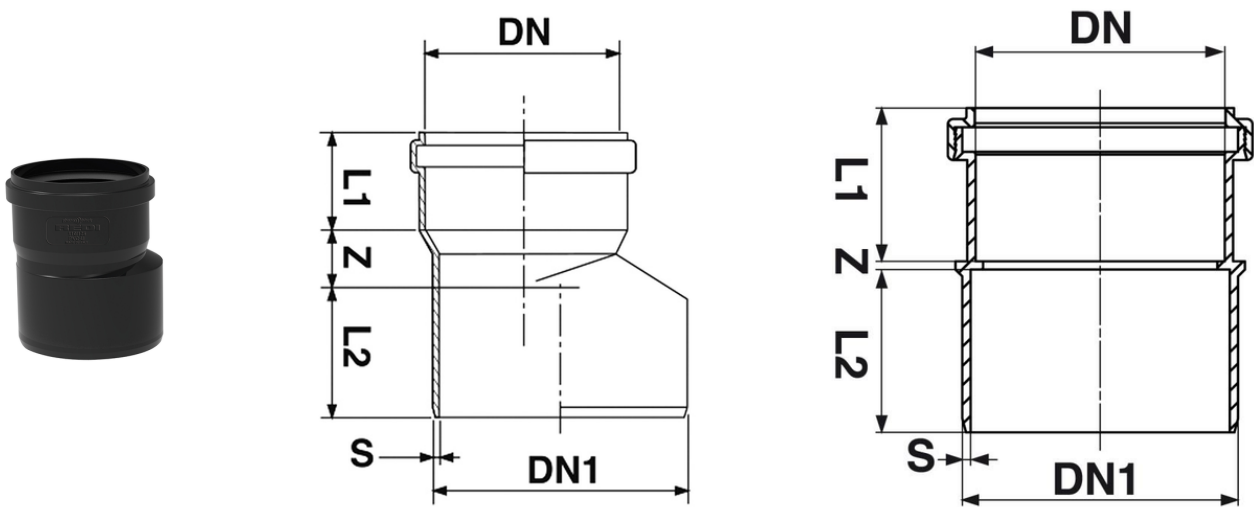

# Invert Reducer M/F

Push-Fit PVC-U Pipe and Fittings  
 13 dB - 2 l/s Acoustic Performance  
 B s1 d0 Fire Reaction Euroclass

Thermoplastic mineral-reinforced material PVC-U  
 Ring jointed sockets fitted with certified elastomeric lipings  
 Color: RAL 9005 - Black

Reference	Colour	DN1 (mm)	S (mm)	Z (mm)	Z1 (mm)	L1 (mm)	L2 (mm)	DN (mm)	Version
09005P8	Black	50	3,2	22	25	42	48	40	-
09048P8	Black	100	3,0	48	25	42	58	40	-
05107P8	Black	75	3,0	30	25	45	48	50	-
09010P8	Black	100	3,2	45	25	45	61	50	-
05111P8	Black	110	3,0	51	25	45	70	50	-
05033P8	Black	100	3,0	31	25	50	61	75	-
05131P8	Black	110	3,2	35	25	45	63	75	-
05310P8	Black	100	3,0	3	25	56	57	90	Centrée
05311P8	Black	110	3,0	3	25	56	61	90	Centrée
05331P8	Black	110	3,0	3	25	60	61	100	Centrée
09012P8	Black	125	3,0	16	25	57	61	100	-
05132P8	Black	125	3,2	22	25	56	63	110	-
05116P8	Black	160	4,0	43	25	56	82	110	-
05136P8	Black	160	4,0	36	25	62	82	125	-