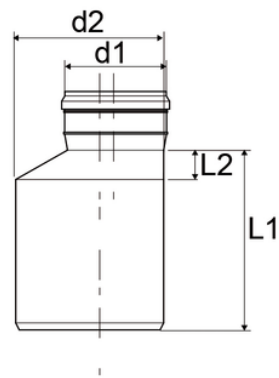

# Invert reducer M/F

EN 1451 Push-Fit PP Pipe and Fittings  
 Impact-Resistant  
 B1 Fire Reaction Class, Self-extinguishing

Reference	Colour	D1 (mm)	L1 (mm)	L2 (mm)	d2
Z5040PP	Grey RAL 7037	32	-	-	40
Z5150PP	Grey RAL 7037	32	73	12	50
Z5050PP	Grey RAL 7037	40	73	12	50
Z5175PP	Grey RAL 7037	40	91	26	75
Z5290PP	Grey RAL 7037	40	-	-	90
Z5110PP	Grey RAL 7037	40	-	-	110
Z5075PP	Grey RAL 7037	50	86	20	75
Z5111PP	Grey RAL 7037	50	115	40	110
Z5090PP	Grey RAL 7037	75	-	-	90
Z5011PP	Grey RAL 7037	75	101	26	110
Z5012PP	Grey RAL 7037	110	101	15	125
Z5116PP	Grey RAL 7037	110	137	34	160
Z5016PP	Grey RAL 7037	125	130	27	160