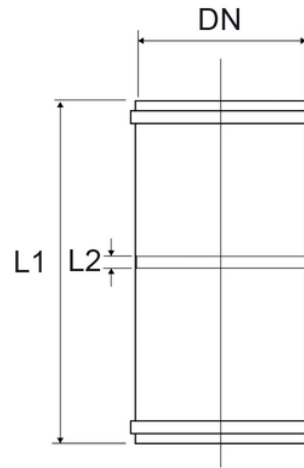

# Coupler with central stop F/F

EN 1451 Push-Fit PP Pipe and Fittings  
 Impact-Resistant  
 B1 Fire Reaction Class, Self-extinguishing

Reference	Colour	L1 (mm)	L2 (mm)	DN (mm)
Z6332PP	Grey RAL 7037	88	1,2	32
Z6340PP	Grey RAL 7037	108	1,2	40
Z6350PP	Grey RAL 7037	105	1,2	50
Z6375PP	Grey RAL 7037	144,5	1,5	75
Z6390PP	Grey RAL 7037	120	-	90
Z6311PP	Grey RAL 7037	126	1,5	110
Z6312PP	Grey RAL 7037	166,5	2,7	125
Z6316PP	Grey RAL 7037	181	3,0	160