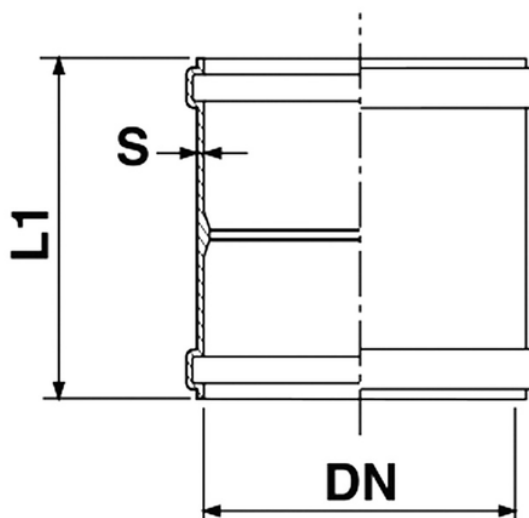

Repair/Slip coupler F/F (with central stop)

Push-Fit PVC-U Pipe and Fittings
 13 dB - 2 l/s Acoustic Performance
 B s1 d0 Fire Reaction Euroclass

Thermoplastic mineral-reinforced material PVC-U
 Ring jointed sockets fitted with certified elastomeric lipings
 Color: RAL 9005 - Black

Reference	Colour	L1 (mm)	DN (mm)	S (mm)
06344P8	Black	57	40	-
06345P8	Black	67	50	-
06307P8	Black	92	75	2,5
06309P8	Black	104	90	2,5
06310P8	Black	116	100	2,5
06311P8	Black	122	110	2,9
06312P8	Black	122	125	2,9
06316P8	Black	141	160	4,4