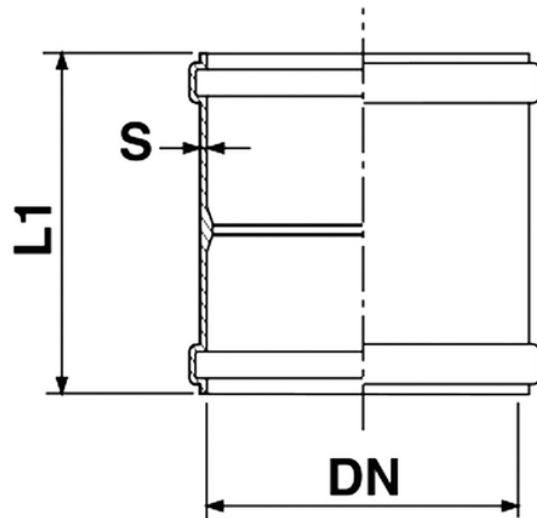

# Repair/Slip coupler F/F (with central stop)

Push-Fit PVC-U Pipe and Fittings  
 13 dB - 2 l/s Acoustic Performance  
 B s1 d0 Fire Reaction Euroclass

Thermoplastic mineral-reinforced material PVC-U  
 Ring jointed sockets fitted with certified elastomeric lipings  
 Color: RAL 9005 - Black

Reference	Colour	L1 (mm)	DN (mm)	S (mm)
06344P8	Black	57	40	-
06345P8	Black	67	50	-
06307P8	Black	92	75	2,5
06309P8	Black	104	90	2,5
06310P8	Black	116	100	2,5
06311P8	Black	122	110	2,9
06312P8	Black	122	125	2,9
06316P8	Black	141	160	4,4