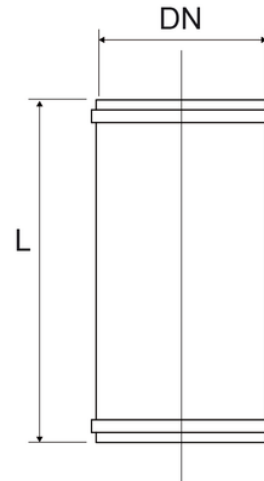

Repair / Slip coupler F/F

EN 1451 Push-Fit PP Pipe and Fittings
 Impact-Resistant
 B1 Fire Reaction Class, Self-extinguishing

Reference	Colour	L1 (mm)	DN (mm)
Z6132PP	Grey RAL 7037	88	32
Z6140PP	Grey RAL 7037	108	40
Z6150PP	Grey RAL 7037	105	50
Z6175PP	Grey RAL 7037	144,5	75
Z6190PP	Grey RAL 7037	120	90
Z6111PP	Grey RAL 7037	129,5	110
Z6112PP	Grey RAL 7037	166,5	125
Z6116PP	Grey RAL 7037	167,5	160