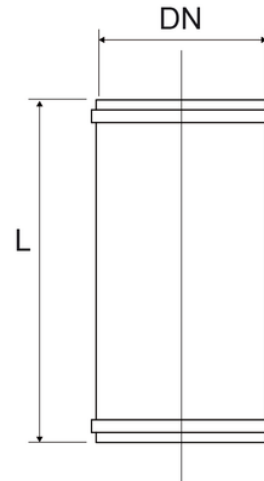

# Repair / Slip coupler F/F

EN 1451 Push-Fit PP Pipe and Fittings  
 Impact-Resistant  
 B1 Fire Reaction Class, Self-extinguishing

Reference	Colour	L1 (mm)	DN (mm)
Z6132PP	Grey RAL 7037	88	32
Z6140PP	Grey RAL 7037	108	40
Z6150PP	Grey RAL 7037	105	50
Z6175PP	Grey RAL 7037	144,5	75
Z6190PP	Grey RAL 7037	120	90
Z6111PP	Grey RAL 7037	129,5	110
Z6112PP	Grey RAL 7037	166,5	125
Z6116PP	Grey RAL 7037	167,5	160