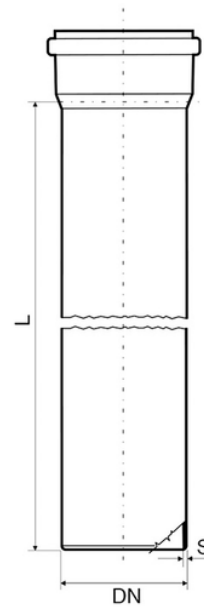

Single socket pipe M/F

Push-Fit PVC-U Pipe and Fittings
 13 dB - 2 l/s Acoustic Performance
 B s1 d0 Fire Reaction Euroclass

Thermoplastic mineral-reinforced material PVC-U
 Ring jointed sockets fitted with certified elastomeric liprings
 Color: RAL 9005 - Black

Reference	Colour	S (mm)	L (mt)	DN (mm)
V0504P8	Black	3,0	0,5	40
V0104P8	Black	3,0	1,00	40
V0204P8	Black	3,0	2,00	40
V0304P8	Black	3,0	3,00	40
V0405P8	Black	3,0	0,25	50
V0505P8	Black	3,0	0,5	50
V0105P8	Black	3,0	1,00	50
V0205P8	Black	3,0	2,00	50
V0305P8	Black	3,0	3,00	50
V0475P8	Black	3,0	0,25	75
V0575P8	Black	3,0	0,5	75
V0175P8	Black	3,0	1,00	75
V0275P8	Black	3,0	2,00	75
V0375P8	Black	3,0	3,00	75
V0409P8	Black	3,0	0,25	90

Single socket pipe M/F

Reference	Colour	S (mm)	L (mt)	DN (mm)
V0509P8	Black	3,0	0,5	90
V0109P8	Black	3,0	1,00	90
V0209P8	Black	3,0	2,00	90
V0309P8	Black	3,0	3,00	90
V0410P8	Black	3,0	0,25	100
V0510P8	Black	3,0	0,5	100
V0110P8	Black	3,0	1,00	100
V0210P8	Black	3,0	2,00	100
V0310P8	Black	3,0	3,00	100
V0411P8	Black	3,2	0,25	110
V0511P8	Black	3,2	0,5	110
V0111P8	Black	3,2	1,00	110
V0211P8	Black	3,2	2,00	110
V0311P8	Black	3,2	3,00	110
V0412P8	Black	3,2	0,25	-
V0512P8	Black	3,2	0,5	-
V0112P8	Black	3,2	1,00	-
V0212P8	Black	3,2	2,00	-
V0312P8	Black	3,2	3,00	-
V0516P8	Black	4,0	0,5	-
V0116P8	Black	4,0	1,00	-
V0216P8	Black	4,0	2,00	-
V0316P8	Black	4,0	3,00	-