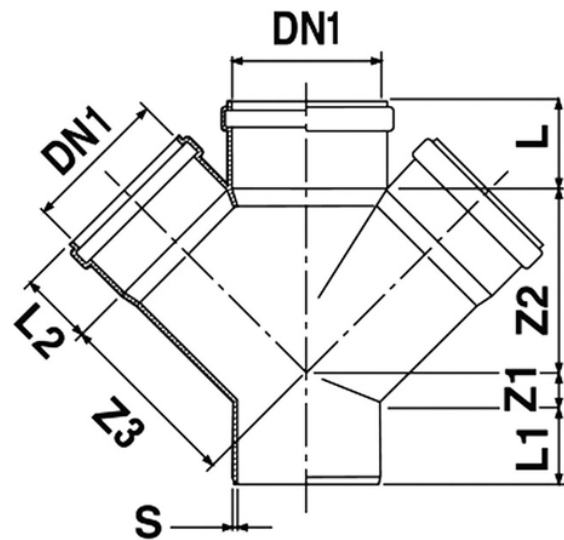

# Double Branch 45°

Push-Fit PVC-U Pipe and Fittings  
 13 dB - 2 l/s Acoustic Performance  
 B s1 d0 Fire Reaction Euroclass

Thermoplastic mineral-reinforced material PVC-U  
 Ring jointed sockets fitted with certified elastomeric lipings  
 Color: RAL 9005 - Black

Reference	Colour	DN1 (mm)	S (mm)	Z1 (mm)	Z2 (mm)	Z3 (mm)	L1 (mm)	L2 (mm)	DN (mm)
04150P8	Black	40	3	-20	93	105	75	44	100
04149P8	Black	50	3	-15	99	110	64	46	100
03611P8	Black	110	3,2	30	141	141	60	57	110