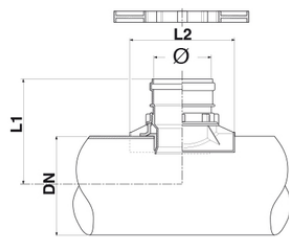

Easy Clip City ID Ø250

Mechanical saddle 90° for compact solid wall pipes/smooth pipes with small diameters.

Standard lip ring

Included one tube of lubricant: Camon scivolina Art. 6741500 jar gr. 150

GUIDE TO CHOOSE THE RIGHT MECHANICAL SADDLE <https://configuratore.redi.it/>

Reference	DN (mm)	Ø (mm)	S Pipe Max (mm)	L1 (mm)	L2 (mm)	L3 (mm)
1432658	(ID) 250	160	20 ÷ 35	182	290	236