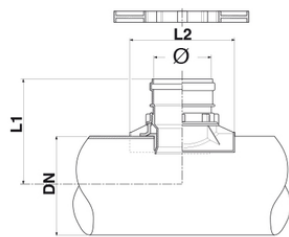

Easy Clip City ID Ø250

Mechanical saddle 90° for compact solid wall pipes/smooth pipes with small diameters.

Standard lip ring

Included one tube of lubricant: Camon scivolina Art. 6741500 jar gr. 150

GUIDE TO CHOOSE THE RIGHT MECHANICAL SADDLE [EASY CLIP CALCULATOR](#)

Reference	DN (mm)	Ø (mm)	S Pipe Max (mm)	L1 (mm)	L2 (mm)	L3 (mm)
1432658	(ID) 250	160	20 ÷ 35	182	290	236