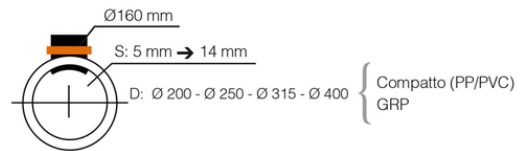

Easy Clip City ID Ø250

Mechanical saddle 90° for compact solid wall pipes/smooth pipes with small diameters.

Standard lip ring

Included one tube of lubricant: Camon scivolina Art. 6741500 jar gr. 150

GUIDE TO CHOOSE THE RIGHT MECHANICAL SADDLE <https://configuratore.redi.it/>

Reference	DN (mm)	Ø (mm)	S Pipe Max (mm)	L1 (mm)	L2 (mm)	L3 (mm)
1432658	(ID) 250	160	20 ÷ 35	182	290	236