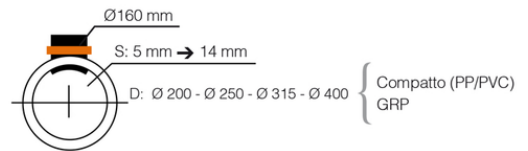

Easy Clip City ID Ø250

Mechanical saddle 90° for compact solid wall pipes/smooth pipes with small diameters.

Standard lip ring

Included one tube of lubricant: Camon scivolina Art. 6741500 jar gr. 150

GUIDE TO CHOOSE THE RIGHT MECHANICAL SADDLE [EASY CLIP CALCULATOR](#)

Reference	DN (mm)	Ø (mm)	S Pipe Max (mm)	L1 (mm)	L2 (mm)	L3 (mm)
1432658	(ID) 250	160	20 ÷ 35	182	290	236