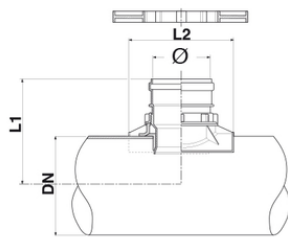

Easy Clip City OD Ø250-315-400

Mechanical saddle 90° for compact solid wall pipes/smooth pipes with small diameters.

Standard lip ring

Included one tube of lubricant: Camon scivolina Art. 6741500 jar gr. 150

GUIDE TO CHOOSE THE RIGHT MECHANICAL SADDLE <https://configuratore.redi.it/>

Reference	DN (mm)	Ø (mm)	S Pipe Max (mm)	L1 (mm)	L2 (mm)
1432258	250	160	15	285	290
1433358	315	160	15	315	290
1434458	400	160	18	360	290