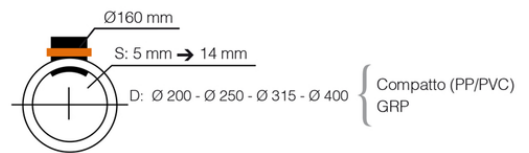

Easy Clip City OD Ø250-315-400

Mechanical saddle 90° for compact solid wall pipes/smooth pipes with small diameters.

Standard lip ring

Included one tube of lubricant: Camon scivolina Art. 6741500 jar gr. 150

GUIDE TO CHOOSE THE RIGHT MECHANICAL SADDLE [EASY CLIP CALCULATOR](#)

Reference	DN (mm)	Ø (mm)	S Pipe Max (mm)	L1 (mm)	L2 (mm)
1432258	250	160	15	285	290
1433358	315	160	15	315	290
1434458	400	160	18	360	290