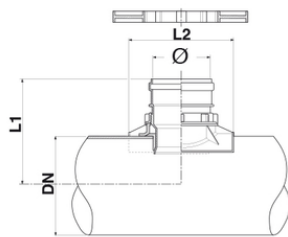

Easy Clip City OD Ø250-315-400

Mechanical saddle 90° for compact solid wall pipes/smooth pipes with small diameters.

Standard lip ring

Included one tube of lubricant: Camon scivolina Art. 6741500 jar gr. 150

GUIDE TO CHOOSE THE RIGHT MECHANICAL SADDLE [EASY CLIP CALCULATOR](#)

Reference	DN (mm)	Ø (mm)	S Pipe Max (mm)	L1 (mm)	L2 (mm)
1432258	250	160	15	285	290
1433358	315	160	15	315	290
1434458	400	160	18	360	290