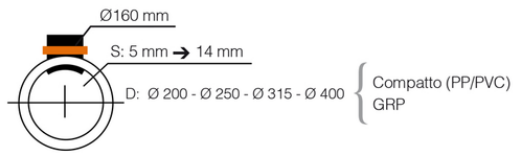

Easy Clip City OD Ø200

Mechanical saddle 90° for compact solid wall pipes/smooth pipes with small diameters.

Standard lip ring

Included one tube of lubricant: Camon scivolina Art. 6741500 jar gr. 150

Guide to choose the right mechanical saddle. [EASY CLIP CALCULATOR](#)

Reference	DN (mm)	Ø (mm)	S Pipe Max (mm)	L1 (mm)	L2 (mm)
1431158	200	160	9	255	195