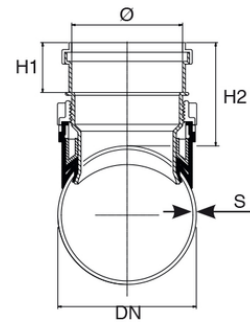

Easy Clip City OD Ø200

Mechanical saddle 90° for compact solid wall pipes/smooth pipes with small diameters.

Standard lip ring

Included one tube of lubricant: Camon scivolina Art. 6741500 jar gr. 150

Guide to choose the right mechanical saddle. <https://configuratore.redi.it/>

Reference	DN (mm)	Ø (mm)	S Pipe Max (mm)	L1 (mm)	L2 (mm)
1431158	200	160	9	255	195