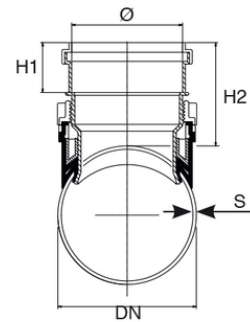

Easy Clip City OD Ø200

Mechanical saddle 90° for compact solid wall pipes/smooth pipes with small diameters.

Standard lip ring

Included one tube of lubricant: Camon scivolina Art. 6741500 jar gr. 150

Guide to choose the right mechanical saddle. [EASY CLIP CALCULATOR](#)

Reference	DN (mm)	Ø (mm)	S Pipe Max (mm)	L1 (mm)	L2 (mm)
1431158	200	160	9	255	195