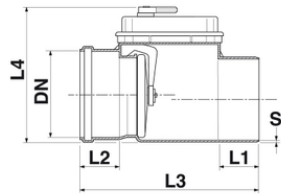

Non Return Valve (lip ring) CLASSICA Ø160

Sigle Socket - Standard lip Ring
CE Marked according to the norm EN13564
Certified by German Institute LGA

Reference	DN (mm)	S (mm)	L1 (mm)	L2 (mm)	L3 (mm)	L4 (mm)	RAL	Flaps	Flap Stainless Steel
1551791	160	4,0	74	74	337	255	RAL 8023	TYPE 1	INOX