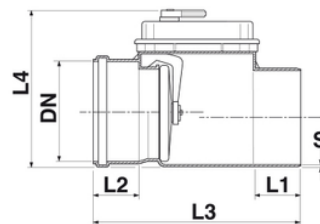

# Non Return Valve (lip ring) CLASSICA Ø200

Sigle Socket - Standard lip Ring  
CE Marked according to the norm EN13564  
Certified by German Institute LGA

Reference	DN (mm)	S (mm)	L1 (mm)	L2 (mm)	L3 (mm)	L4 (mm)	RAL	Flaps
1552091	200	4,5	100	86	451	300	RAL 8023	TYPE 1