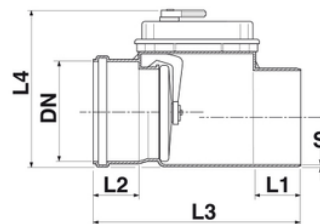

Non Return Valve (lip ring) CLASSICA Ø160

Sigle Socket - Standard lip Ring
CE Marked according to the norm EN13564
Certified by German Institute LGA

Reference	DN (mm)	S (mm)	L1 (mm)	L2 (mm)	L3 (mm)	L4 (mm)	RAL	Flaps
1551691	160	4,0	74	74	337	255	RAL 8023	TYPE 1