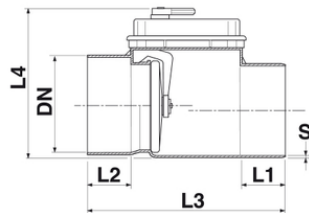

Non Return Valve CLASSICA Ø140-160, stainless steel flap

Sigle Socket - solvent Cement

CE Marked according to the norm EN13564

Certified by German Institute LGA

Reference	DN (mm)	S (mm)	L1 (mm)	L2 (mm)	L3 (mm)	L4 (mm)	RAL	Flaps	Flap Stainless Steel
1551501	140	4,0	69	65	325	255	RAL 2003	TYPE 1	Inox
1551701	160	4,0	74	74	337	255	RAL 2003	TYPE 1	Inox