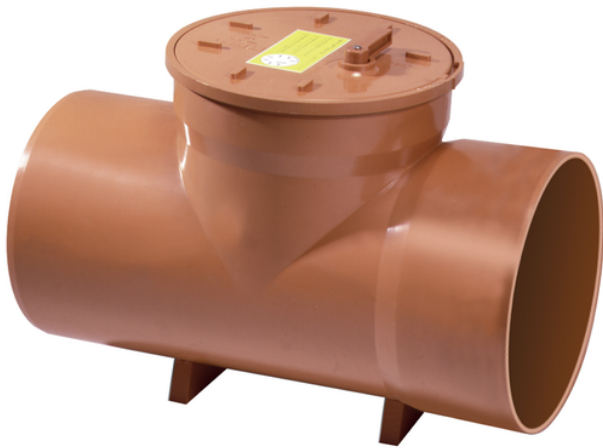

Non Return Valve Ø250-315

Sigle Socket - solvent Cement
 CE Marked according to the norm EN13564
 Certified by German Institute LGA

Reference	Colour	DN (mm)	S (mm)	L1 (mm)	L2 (mm)	L3 (mm)	L4 (mm)	Flaps
1552501	Red RAL 8023	250	6,2	130	102	520	374	TYPE 1
1553001	Red RAL 8023	315	7,7	160	125	615	440	TYPE 1