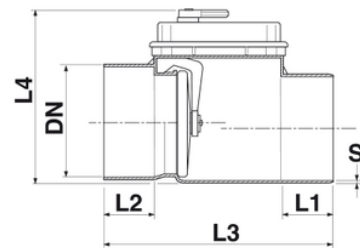

Non Return Valve Ø250-315

Sigle Socket - solvent Cement
 CE Marked according to the norm EN13564
 Certified by German Institute LGA

Reference	Colour	DN (mm)	S (mm)	L1 (mm)	L2 (mm)	L3 (mm)	L4 (mm)	Flaps
1552501	Red RAL 8023	250	6,2	130	102	520	374	TYPE 1
1553001	Red RAL 8023	315	7,7	160	125	615	440	TYPE 1