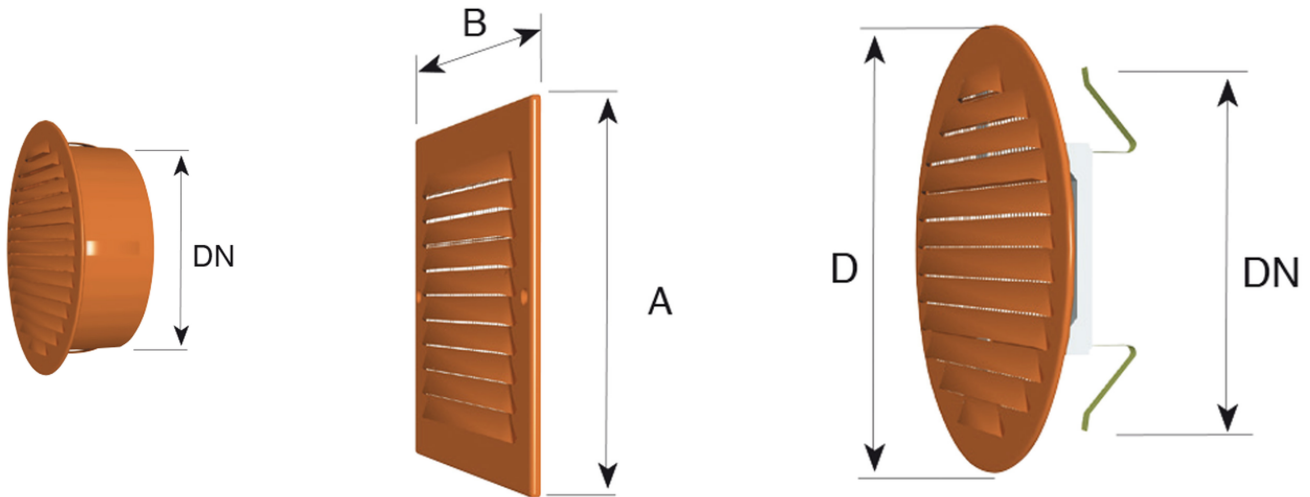

Round built-in grill with mosquito net (Copper)

Reference	DN (mm)	Air Flow (cm ³)	Type	Type	Material	Included	DN pipe (mm)	D	A x B (mm)
GTI08RA	80	35	Built-in	Round	Copper	Mosquito mesh	-	-	-
GTI10RA	100	50	Built-in	Round	Copper	Mosquito mesh	-	-	-
GTI12RA	120	60	Built-in	Round	Copper	Mosquito mesh	-	-	-
GTI14RA	140	75	Built-in	Round	Copper	Mosquito mesh	-	-	-
GTI15RA	150	80	Built-in	Round	Copper	Mosquito mesh	-	-	-
GTI16RA	160	85	Built-in	Round	Copper	Mosquito mesh	-	-	-
GTI20RA	200	130	Built-in	Round	Copper	Mosquito mesh	-	-	-
GTM13RA	-	80	Spring fixing	Round	Copper	Mosquito mesh	80 -125	135	-
GTM17RA	-	150	Spring fixing	Round	Copper	Mosquito mesh	125 -160	175	-
GTM23RA	-	250	Spring fixing	Round	Copper	Mosquito mesh	160 -200	230	-
GRS14RA	-	100	Surface mounted	Rectangular	Copper	Mosquito mesh	-	-	140 x 140
GRS25RA	-	145	Surface mounted	Rectangular	Copper	Mosquito mesh	-	-	140 x 250
GRS23RA	-	280	Surface mounted	Rectangular	Copper	Mosquito mesh	-	-	230 x 230
GRS35RA	-	215	Surface mounted	Rectangular	Copper	Mosquito mesh	-	-	140 x 350