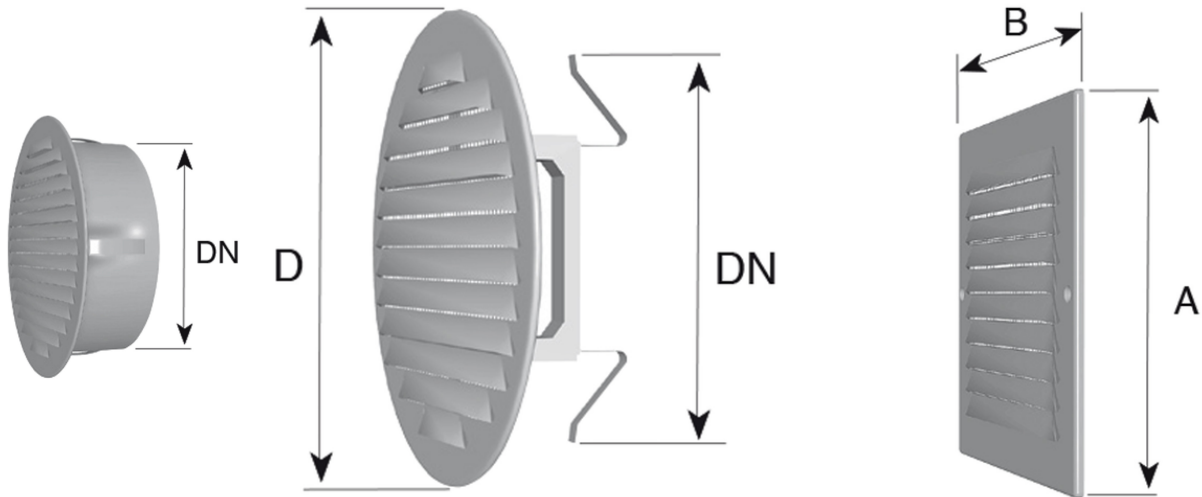

Round built-in grill with mosquito net (Aluminium)

Reference	DN (mm)	Air Flow (cm ³)	Type	Type	Material	Included	DN pipe (mm)	D	A x B (mm)
GTI30AL	80	35	Built-in	Round	Aluminium	Mosquito mesh	-	-	-
GTI35AL	100	50	Built-in	Round	Aluminium	Mosquito mesh	-	-	-
GTI40AL	120	60	Built-in	Round	Aluminium	Mosquito mesh	-	-	-
GTI45AL	140	75	Built-in	Round	Aluminium	Mosquito mesh	-	-	-
GTI50AL	150	80	Built-in	Round	Aluminium	Mosquito mesh	-	-	-
GTI55AL	160	85	Built-in	Round	Aluminium	Mosquito mesh	-	-	-
GTI65AL	200	130	Built-in	Round	Aluminium	Mosquito mesh	-	-	-
GTM30AL	-	80	Spring fixing	Round	Aluminium	Mosquito mesh	80 - 125	135	-
GTM35AL	-	150	Spring fixing	Round	Aluminium	Mosquito mesh	125 - 160	175	-
GTM40AL	-	250	Spring fixing	Round	Aluminium	Mosquito mesh	160 - 200	230	-
GRS40AL	-	100	Surface mounted	Rectangular	Aluminium	Mosquito mesh	-	-	140 x 140
GRS45AL	-	145	Surface mounted	Rectangular	Aluminium	Mosquito mesh	-	-	140 x 250
GRS50AL	-	215	Surface mounted	Rectangular	Aluminium	Mosquito mesh	-	-	140 x 350
GRS55AL	-	280	Surface mounted	Rectangular	Aluminium	Mosquito mesh	-	-	230 x 230