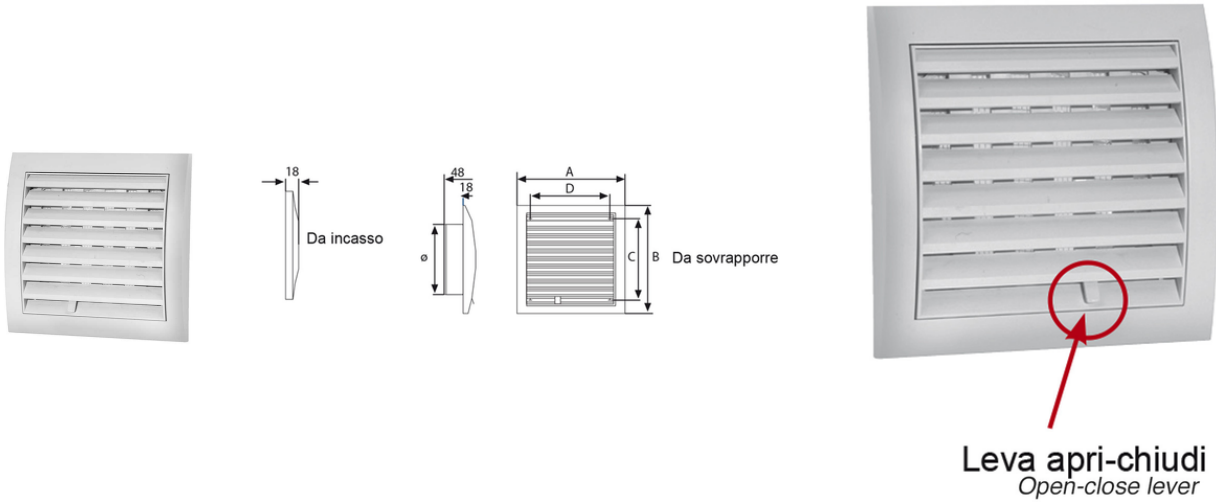

Square built-in vents

Leva apri-chiudi
Open-close lever

Reference	Colour	A x B (mm)	C x D (mm)	Type	Material
EGQ5005	White	150 x 150	95 x 110	Surface mounted	ABS
EGQ9005	White	190 x 190	140 x 140	Surface mounted	ABS