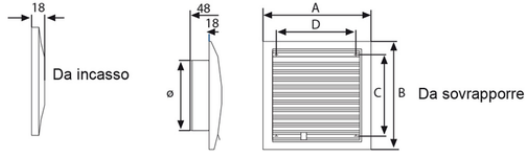

Square built-in vents

Leva apri-chiudi
Open-close lever

Reference	Colour	A x B (mm)	C x D (mm)	Type	Material
EGQ5005	White	150 x 150	95 x 110	Surface mounted	ABS
EGQ9005	White	190 x 190	140 x 140	Surface mounted	ABS