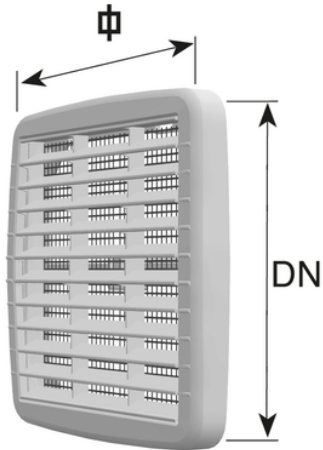

# Square surface mounted vent 175

Free air 130 cm<sup>2</sup>. With removable mosquito mesh

Reference	Colour	DN pipe (mm)	A x B (mm)	Air Flow (cm <sup>3</sup> )	Type	Type	Material	Included	Version
E18QS05	White	160	175 x 175	130 (fino a KW 21,5 secondo norme UNI CIG 7129)	Easy inspection	Surface mounted	ABS	Mosquito mesh	-
E18QSG5	White	160	175 x 175	130 (fino a KW 21,5 secondo norme UNI CIG 7129)	Easy inspection	Surface mounted	ABS	Mosquito mesh	Thermo shrinking
E22QS05	White	200	210 x 210	200 (fino a KW 33,3 secondo norme UNI CIG 7129)	Easy inspection	Surface mounted	ABS	Mosquito mesh	-
E22QSG5	White	200	210 x 210	200 (fino a KW 33,3 secondo norme UNI CIG 7129)	Easy inspection	Surface mounted	ABS	Mosquito mesh	Thermo shrinking