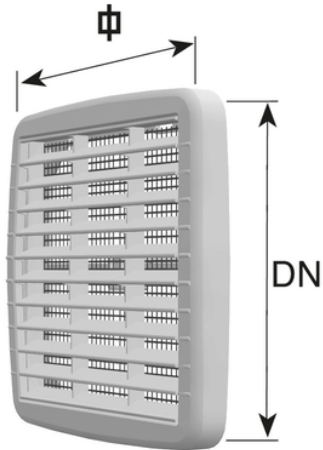

Square surface mounted vent 175

Free air 130 cm². With removable mosquito mesh

Reference	Colour	DN pipe (mm)	A x B (mm)	Air Flow (cm ³)	Type	Type	Material	Included	Version
E18QS05	White	160	175 x 175	130 (fino a KW 21,5 secondo norme UNI CIG 7129)	Easy inspection	Surface mounted	ABS	Mosquito mesh	-
E18QSG5	White	160	175 x 175	130 (fino a KW 21,5 secondo norme UNI CIG 7129)	Easy inspection	Surface mounted	ABS	Mosquito mesh	Thermo shrinking
E22QS05	White	200	210 x 210	200 (fino a KW 33,3 secondo norme UNI CIG 7129)	Easy inspection	Surface mounted	ABS	Mosquito mesh	-
E22QSG5	White	200	210 x 210	200 (fino a KW 33,3 secondo norme UNI CIG 7129)	Easy inspection	Surface mounted	ABS	Mosquito mesh	Thermo shrinking