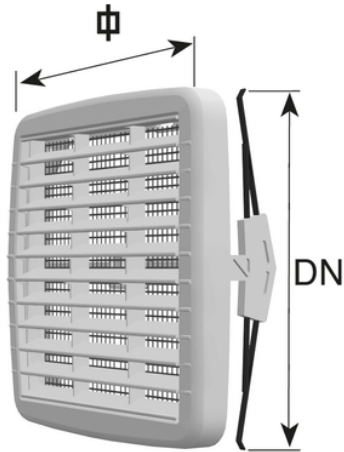

Square push-in vent 175

Free air 130 cm². With removable mosquito mesh

Reference	Colour	DN pipe (mm)	A x B (mm)	Air Flow (cm ³)	Type	Type	Material	Included	Version
E17QU05	White	100 - 160	175 x 175	130 (fino a KW 16,6 secondo norme UNI CIG 7129)	Easy inspection	Spring fixing	ABS	Mosquito mesh	-
E17QUG5	White	100 - 160	175 x 175	130 (fino a KW 16,6 secondo norme UNI CIG 7129)	Easy inspection	Spring fixing	ABS	Mosquito mesh	Thermo shrinking
E21QU05	White	125 - 200	210 x 210	200 (fino a KW 33,3 secondo norme UNI CIG 7129)	Easy inspection	Spring fixing	ABS	Mosquito mesh	-
E21QUG5	White	125 - 200	210 x 210	200 (fino a KW 33,3 secondo norme UNI CIG 7129)	Easy inspection	Spring fixing	ABS	Mosquito mesh	Thermo shrinking