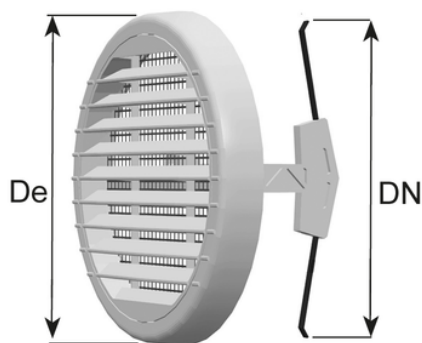

# Round push-in vent ø135 (type 100)

Reference	Colour	DN pipe (mm)	de	Air Flow (cm <sup>3</sup> )	Type	Type	Material	Included	Version
E13TU05	White	63 - 125	135	60	Removibile	Spring fixing	ABS	With removable mosquito mesh	-
E13TU0R	Copper	63 - 125	135	60	Removibile	Spring fixing	ABS	With removable mosquito mesh	-
E13TUG5	White	63 - 125	135	60	Removibile	Spring fixing	ABS	With removable mosquito mesh	Thermo shrinking
E13TUGR	Copper	63 - 125	135	60	Removibile	Spring fixing	ABS	With removable mosquito mesh	Thermo shrinking
E16TU05	White	80 - 140	160	100 (fino a KW 16,6 secondo norme UNI CIG 7129)	Removibile	Spring fixing	ABS	With removable mosquito mesh	-
E16TU0R	Copper	80 - 140	160	100 (fino a KW 16,6 secondo norme UNI CIG 7129)	Removibile	Spring fixing	ABS	With removable mosquito mesh	-
E16TUG5	White	80 - 140	160	100 (fino a KW 16,6 secondo norme UNI CIG 7129)	Removibile	Spring fixing	ABS	With removable mosquito mesh	Thermo shrinking
E18TU05	White	100 - 160	186	130 (fino a KW 21,5 secondo norme UNI CIG 7129)	Removibile	Spring fixing	ABS	With removable mosquito mesh	-
E18TU0R	Copper	100 - 160	186	130 (fino a KW 21,5 secondo norme UNI CIG 7129)	Removibile	Spring fixing	ABS	With removable mosquito mesh	-
E18TUG5	White	100 - 160	186	130 (fino a KW 21,5 secondo norme UNI CIG 7129)	Removibile	Spring fixing	ABS	With removable mosquito mesh	Thermo shrinking
E23TU05	White	100 - 200	230	210	Removibile	Spring fixing	ABS	With removable mosquito mesh	-

# Round push-in vent $\varnothing 135$ (type 100)

Reference	Colour	DN pipe (mm)	de	Air Flow (cm <sup>3</sup> )	Type	Type	Material	Included	Version
E23TUG5	White	100 - 200	230	210	Removibile	Spring fixing	ABS	With removable mosquito mesh	Thermo shrinking
E23TUGR	Copper	100 - 200	230	210	Removibile	Spring fixing	ABS	With removable mosquito mesh	Thermo shrinking
E26TU05	White	160 - 250	260	300	Not removibile	Spring fixing	ABS	-	-