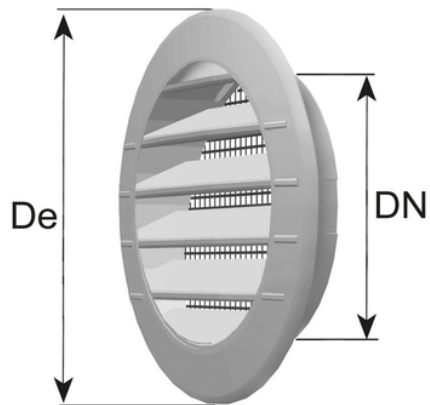

# Built-in round grille ø63

Reference	Colour	DN (mm)	de	Air Flow (cm <sup>3</sup> )	Type	Type	Material	Included	Version
E06TI05	White	63	80	14	Easy inspection	Built-in	ABS	Mosquito mesh	-
E06TIG5	White	63	80	14	Easy inspection	Built-in	ABS	Mosquito mesh	Thermo shrinking
E08TI05	White	80	100	25	Easy inspection	Built-in	ABS	Mosquito mesh	-
E08TIG5	White	80	100	25	Easy inspection	Built-in	ABS	Mosquito mesh	Thermo shrinking
E10TI05	White	100	120	42	Easy inspection	Built-in	ABS	Mosquito mesh	-
E10TI0R	Copper	100	120	42	Easy inspection	Built-in	ABS	Mosquito mesh	-
E10TIG5	White	100	120	42	Easy inspection	Built-in	ABS	Mosquito mesh	Thermo shrinking
E12TI05	White	125	140	64	Easy inspection	Built-in	ABS	Mosquito mesh	-
E12TIG5	White	125	140	64	Easy inspection	Built-in	ABS	Mosquito mesh	Thermo shrinking
V16TI05	White	156	190	120	Not inspectable	Built-in	ABS	Mosquito mesh	-
V20TI05	White	200	238	132	Not inspectable	Built-in	ABS	-	-