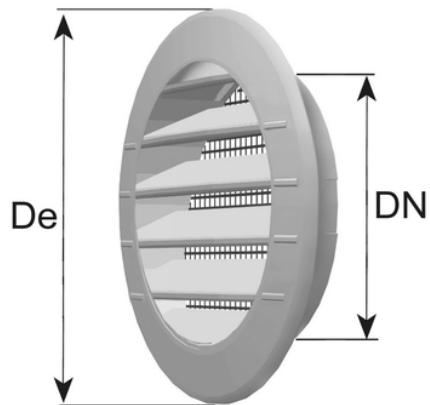

Built-in round grille ø63

Reference	Colour	DN (mm)	de	Air Flow (cm ³)	Type	Type	Material	Included	Version
E06TI05	White	63	80	14	Easy inspection	Built-in	ABS	Mosquito mesh	-
E06TIG5	White	63	80	14	Easy inspection	Built-in	ABS	Mosquito mesh	Thermo shrinking
E08TI05	White	80	100	25	Easy inspection	Built-in	ABS	Mosquito mesh	-
E08TIG5	White	80	100	25	Easy inspection	Built-in	ABS	Mosquito mesh	Thermo shrinking
E10TI05	White	100	120	42	Easy inspection	Built-in	ABS	Mosquito mesh	-
E10TI0R	Copper	100	120	42	Easy inspection	Built-in	ABS	Mosquito mesh	-
E10TIG5	White	100	120	42	Easy inspection	Built-in	ABS	Mosquito mesh	Thermo shrinking
E12TI05	White	125	140	64	Easy inspection	Built-in	ABS	Mosquito mesh	-
E12TIG5	White	125	140	64	Easy inspection	Built-in	ABS	Mosquito mesh	Thermo shrinking
V16TI05	White	156	190	120	Not inspectable	Built-in	ABS	Mosquito mesh	-
V20TI05	White	200	238	132	Not inspectable	Built-in	ABS	-	-