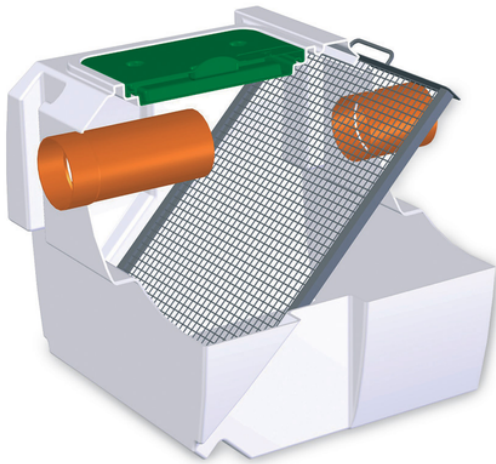

Static Screen

Polyethylene Static Screen, complete with central cover with seal for inspection and maintenance, side supports to accommodate screen, stainless steel combs. The unit comes complete with PVC inlet and outlet pipe

| Reference | Height H (cm) | I x L (cm) | Capacity (litres) | Item |
|-----------|---------------|------------|-------------------|-----------|
| IS03501 | 82,5 | 80x86 | 480 | Tipo 500 |
| IS03502 | 102,0 | 100x106 | 850 | Tipo 1000 |