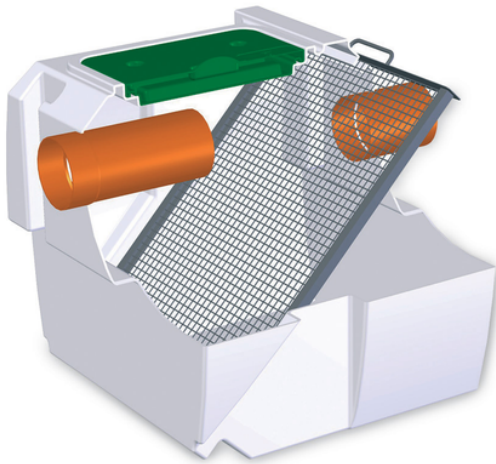

Static Screen

Polyethylene Static Screen, complete with central cover with seal for inspection and maintenance, side supports to accommodate screen, stainless steel combs. The unit comes complete with PVC inlet and outlet pipe

Reference	Height H (cm)	I x L (cm)	Capacity (litres)	Item
IS03501	82,5	80x86	480	Tipo 500
IS03502	102,0	100x106	850	Tipo 1000