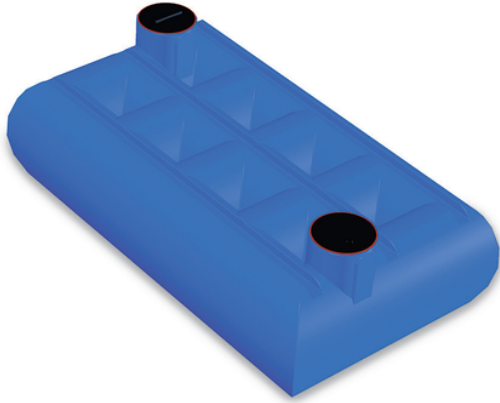

# FLAT, horizontal container

Low rectangular shaped polyethylene container. Its very shallow depth makes it particularly suitable for installation where producing a deep pit is difficult or not financially viable.

Reference	Height H (cm)	I (cm)	L (cm)	Capacity (litres)	Item
IS02250	120	200	350	5.000	FLAT