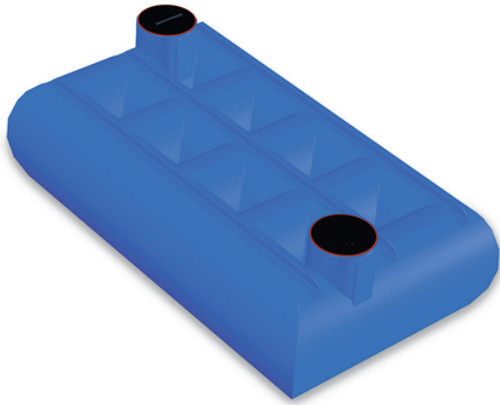

# FLAT, horizontal container

Low rectangular shaped polyethylene container. Its very shallow depth makes it particularly suitable for installation where producing a deep pit is difficult or not financially viable.

Reference	Height H (cm)	I (cm)	L (cm)	Capacity (litres)	Item
IS02250	120	200	350	5.000	FLAT