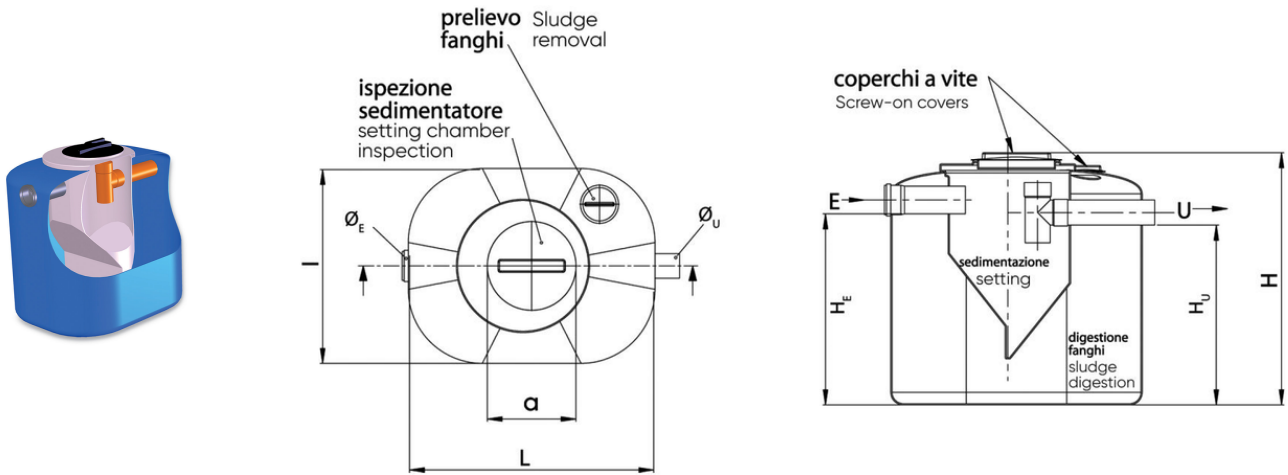

# BIO PC, imhoff tank

Elliptical-shaped one-piece polyethylene Imhoff Tank.

| Reference | Height H (cm) | HE (cm) | HU (cm) | ØE e ØU (mm) | Total Volume (l) | l x L (cm) | a (cm) | Item         | Users (E.I.) |
|-----------|---------------|---------|---------|--------------|------------------|------------|--------|--------------|--------------|
| IS00211   | 95            | 73      | 70      | 100          | 500              | 78x100     | 30     | Tipo "PC" A1 | 3            |
| IS00212   | 123           | 99      | 96      | 125          | 1000             | 78x128     | 30     | Tipo "PC" A2 | 4            |