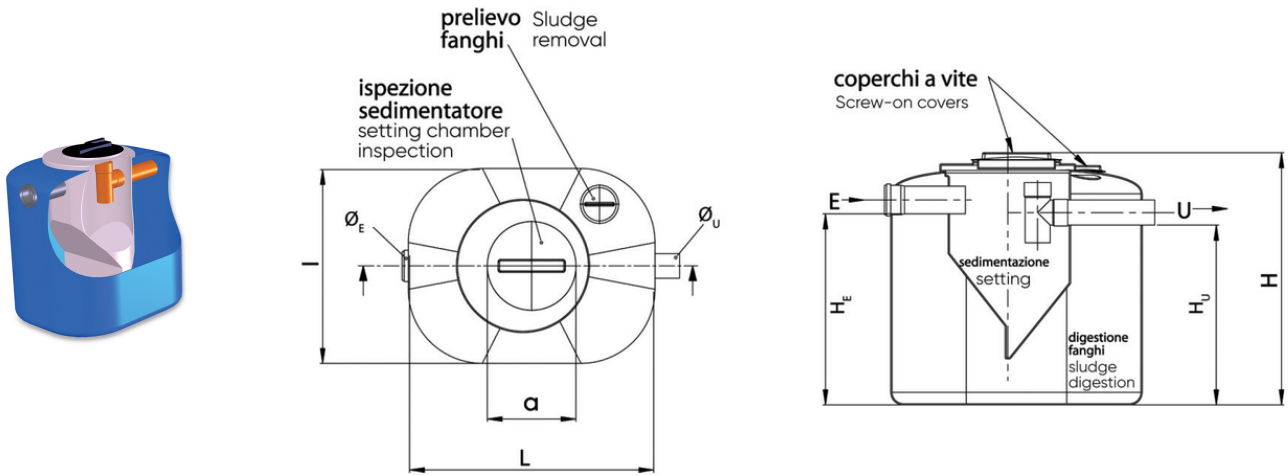

BIO PC, imhoff tank

Elliptical-shaped one-piece polyethylene Imhoff Tank.

Reference	Height H (cm)	HE (cm)	HU (cm)	ØE e ØU (mm)	Total Volume (l)	l x L (cm)	a (cm)	Item	Users (E.I.)
IS00211	95	73	70	100	500	78x100	30	Tipo "PC" A1	3
IS00212	123	99	96	125	1000	78x128	30	Tipo "PC" A2	4