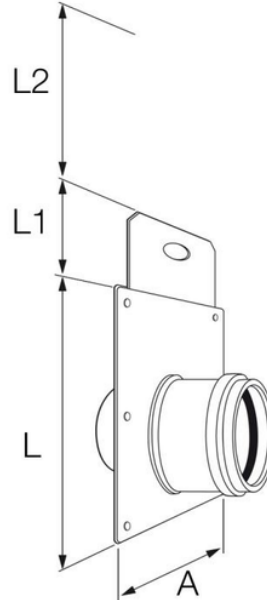

# STOP knife valves

Reference	Colour	A (mm)	DN (mm)	L (mm)	L1 (mm)	L2 (mm)	Material
P5510G1	Grey/Orange	172	110	300	74	110	PVC
P5512G1	Grey/Orange	194	125	311	82	142	PVC
P5516G1	Grey/Orange	225	160	335	95	180	PVC
P5520G1	Grey/Orange	264	200	374	100	219	PVC
P5525G1	Grey/Orange	330	250	430	110	250	PVC
P5530G1	Grey/Orange	425	315	540	115	340	PVC
P5540G1	Grey/Orange	510	400	583	110	450	PVC