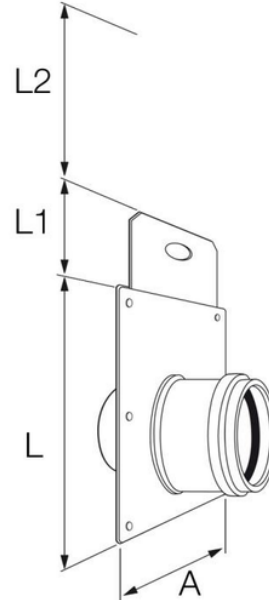

STOP knife valves

Reference	Colour	A (mm)	DN (mm)	L (mm)	L1 (mm)	L2 (mm)	Material
P5510G1	Grey/Orange	172	110	300	74	110	PVC
P5512G1	Grey/Orange	194	125	311	82	142	PVC
P5516G1	Grey/Orange	225	160	335	95	180	PVC
P5520G1	Grey/Orange	264	200	374	100	219	PVC
P5525G1	Grey/Orange	330	250	430	110	250	PVC
P5530G1	Grey/Orange	425	315	540	115	340	PVC
P5540G1	Grey/Orange	510	400	583	110	450	PVC