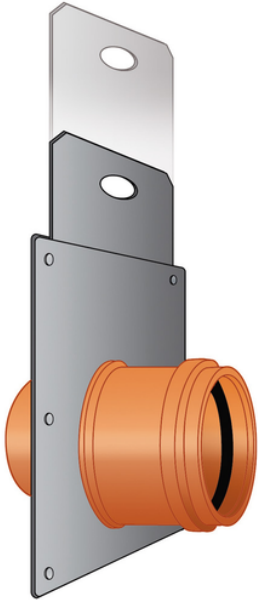

STOP knife valves

Reference	Colour	A (mm)	DN (mm)	L (mm)	L1 (mm)	L2 (mm)	Material
P5510G1	Grey/Orange	172	110	300	74	110	PVC
P5512G1	Grey/Orange	194	125	311	82	142	PVC
P5516G1	Grey/Orange	225	160	335	95	180	PVC
P5520G1	Grey/Orange	264	200	374	100	219	PVC
P5525G1	Grey/Orange	330	250	430	110	250	PVC
P5530G1	Grey/Orange	425	315	540	115	340	PVC
P5540G1	Grey/Orange	510	400	583	110	450	PVC