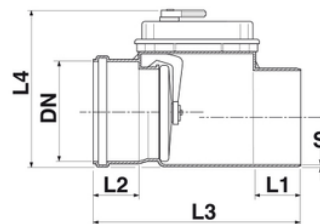

Non Return Valve (lip ring) CLASSICA Ø100-110-125

Sigle Socket - Standard lip Ring
CE Marked according to the norm EN13564
Certified by German Institute LGA

Reference	DN (mm)	S (mm)	L1 (mm)	L2 (mm)	L3 (mm)	L4 (mm)	RAL	Flaps
1555052	100	4,0	58	56	300	230	RAL 8023	TYPE 1
1555551	110	4,0	61	61	307	230	RAL 8023	TYPE 1
1556051	125	4,0	68	65	318	230	RAL 8023	TYPE 1