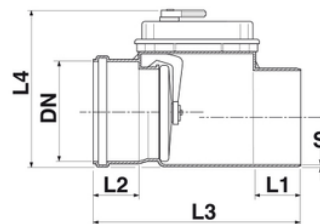

# Non Return Valve (lip ring) CLASSICA Ø100-110-125

Sigle Socket - Standard lip Ring  
CE Marked according to the norm EN13564  
Certified by German Institute LGA

Reference	DN (mm)	S (mm)	L1 (mm)	L2 (mm)	L3 (mm)	L4 (mm)	RAL	Flaps
1555052	100	4,0	58	56	300	230	RAL 8023	TYPE 1
1555551	110	4,0	61	61	307	230	RAL 8023	TYPE 1
1556051	125	4,0	68	65	318	230	RAL 8023	TYPE 1