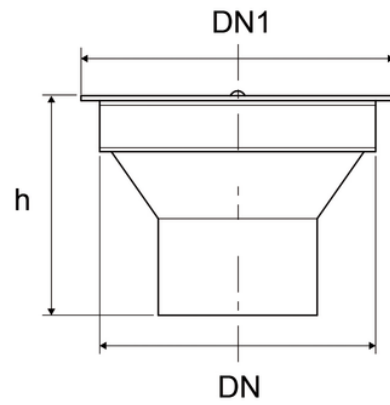

Inox grid with trap

EN 1451 Push-Fit PP Pipe and Fittings
 Impact-Resistant
 B1 Fire Reaction Class, Self-extinguishing

Reference	Colour	H (mm)	DN1 (mm)	DN (mm)
Z7470PP	Grey RAL 7037	96	128	100