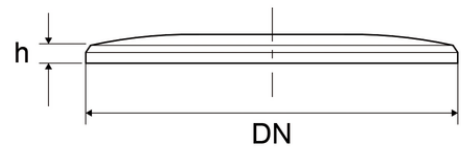

Plug for floor gully with stainless steel plate

Color: RAL 9005 - Black

Material: PP - Stainless steel plate

Reference	H (mm)	DN (mm)
Z7450PP	3	100