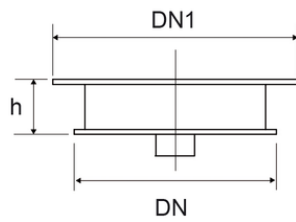

# Plug for floor gully with stainless steel plate

Color: RAL 9005 - Black

Material: PP - Stainless steel plate

Reference	H (mm)	DN (mm)
Z7450PP	3	100