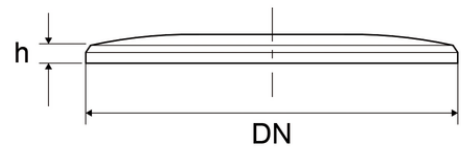

# Plug for floor gully with stainless steel plate

Color: RAL 9005 - Black

Material: PP - Stainless steel plate

Reference	H (mm)	DN (mm)
Z7450PP	3	100