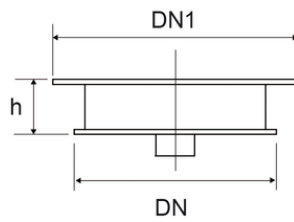

Plug for floor gully with stainless steel plate

Color: RAL 9005 - Black

Material: PP - Stainless steel plate

Reference	H (mm)	DN (mm)
Z7450PP	3	100