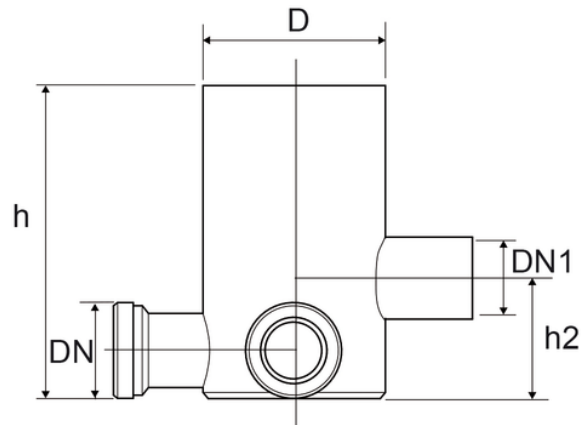

# High trapped floor gully

EN 1451 Push-Fit PP Pipe and Fittings  
 Impact-Resistant  
 B1 Fire Reaction Class, Self-extinguishing

Reference	Colour	H (mm)	H1 (mm)	DN1 (mm)	D (mm)	H2 (mm)	DN (mm)
Z9511PP	Grey RAL 7037	200	30	40	100	80	40
Z9811PP	Grey RAL 7037	200	30	50	100	80	40