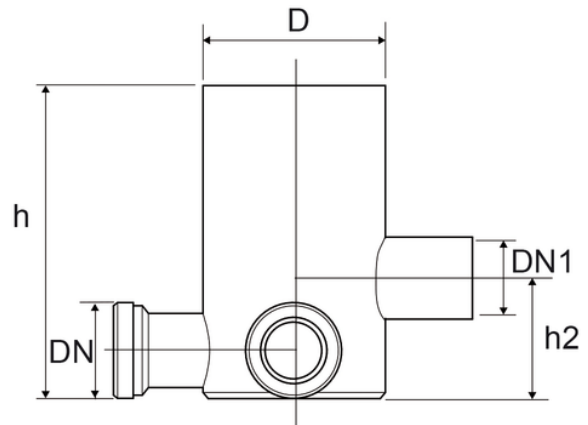

High trapped floor gully

EN 1451 Push-Fit PP Pipe and Fittings
 Impact-Resistant
 B1 Fire Reaction Class, Self-extinguishing

Reference	Colour	H (mm)	H1 (mm)	DN1 (mm)	D (mm)	H2 (mm)	DN (mm)
Z9511PP	Grey RAL 7037	200	30	40	100	80	40
Z9811PP	Grey RAL 7037	200	30	50	100	80	40