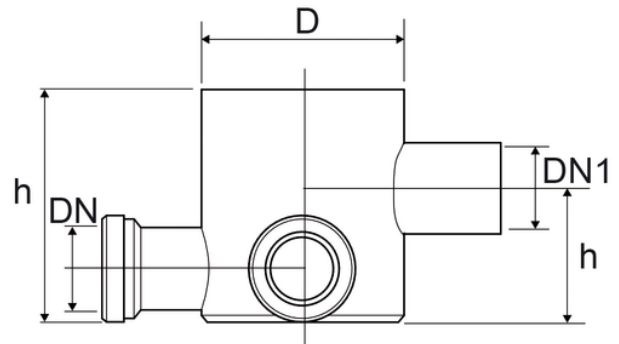

Low trapped floor gulley

EN 1451 Push-Fit PP Pipe and Fittings
 Impact-Resistant
 B1 Fire Reaction Class, Self-extinguishing

Reference	Colour	H (mm)	H1 (mm)	DN1 (mm)	D (mm)	H2 (mm)	DN (mm)
Z9411PP	Grey RAL 7037	120	30	40	100	80	40
Z9711PP	Grey RAL 7037	120	30	50	100	80	40