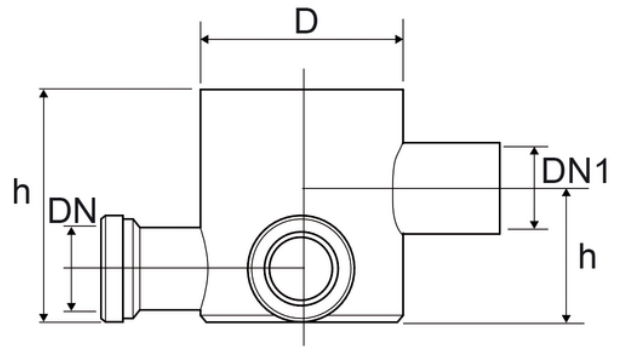

Low trapped floor gulley

EN 1451 Push-Fit PP Pipe and Fittings
 Impact-Resistant
 B1 Fire Reaction Class, Self-extinguishing

| Reference | Colour | H (mm) | H1 (mm) | DN1 (mm) | D (mm) | H2 (mm) | DN (mm) |
|-----------|---------------|--------|---------|----------|--------|---------|---------|
| Z9411PP | Grey RAL 7037 | 120 | 30 | 40 | 100 | 80 | 40 |
| Z9711PP | Grey RAL 7037 | 120 | 30 | 50 | 100 | 80 | 40 |