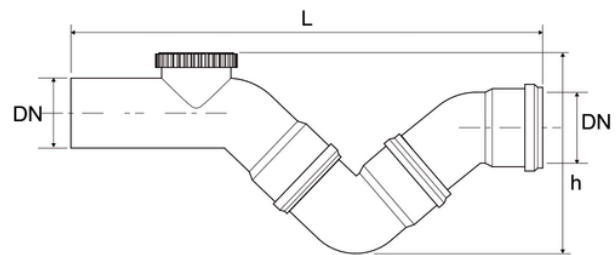

PP adjustable trap interceptors

EN 1451 Push-Fit PP Pipe and Fittings
 Impact-Resistant
 B1 Fire Reaction Class, Self-extinguishing

Reference	Colour	H (mm)	L (mm)	DN (mm)
Z7850PP	Grey RAL 7037	144	356	50
Z7875PP	Grey RAL 7037	220	480	75
Z7890PP	Grey RAL 7037	-	-	90
Z7811PP	Grey RAL 7037	230	521	110
Z7812PP	Grey RAL 7037	250	610	125
Z7816PP	Grey RAL 7037	-	-	160