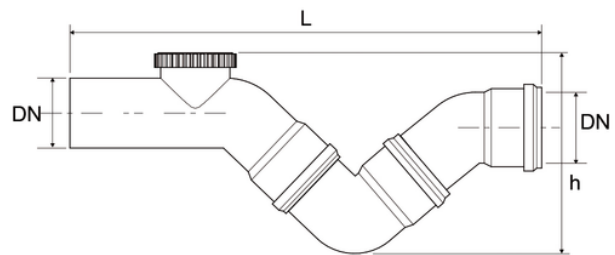

PP adjustable trap interceptors

EN 1451 Push-Fit PP Pipe and Fittings
 Impact-Resistant
 B1 Fire Reaction Class, Self-extinguishing

Reference	Colour	H (mm)	L (mm)	DN (mm)
Z7850PP	Grey RAL 7037	144	356	50
Z7875PP	Grey RAL 7037	220	480	75
Z7890PP	Grey RAL 7037	-	-	90
Z7811PP	Grey RAL 7037	230	521	110
Z7812PP	Grey RAL 7037	250	610	125
Z7816PP	Grey RAL 7037	-	-	160